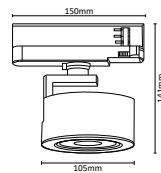

NEW COB 4 LINE TRACK LIGHTS

AC:220-240V, 50Hz Input Voltage

35° Beam Angle

>80 CRI

Aluminium Body

20,000 hr lifespan

SKU	Model	Watts	Lumens	Size(mm)
10371 - 3IN1	VT-4633	30W	3000	105x150x141