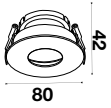

RECESSED FITTING ROUND-GU10

Model No: VT-873-WB
SKU: 3157
Base: GU10
Material: Aluminium+PC
Color: White+Black
Size(mm): 80x42
Cutting Size: 75
Box Qty: 50

RECESSED FITTING ROUND-GU10

Model No: VT-874-WB
SKU: 3161
Base: GU10
Material: Aluminium+PC
Color: White+Black
Size(mm): 80x42
Cutting Size: 75
Box Qty: 50

RECESSED FITTING ROUND-GU10

Model No: VT-873-WG
SKU: 3158
Base: GU10
Material: Aluminium+PC
Color: White+Gold
Size(mm): 80x42
Cutting Size: 75
Box Qty: 50

RECESSED FITTING ROUND-GU10

Model No: VT-874-WG
SKU: 3162
Base: GU10
Material: Aluminium+PC
Color: White+Gold
Size(mm): 80x42
Cutting Size: 75
Box Qty: 50

RECESSED FITTING ROUND-GU10

Model No: VT-873-WR
SKU: 3159
Base: GU10
Material: Aluminium+PC
Color: White+Rose Gold
Size(mm): 80x42
Cutting Size: 75
Box Qty: 50

RECESSED FITTING ROUND-GU10

Model No: VT-874-WR
SKU: 3163
Base: GU10
Material: Aluminium+PC
Color: White+Rose Gold
Size(mm): 80x42
Cutting Size: 75
Box Qty: 50

RECESSED FITTING ROUND-GU10

Model No: VT-873-WC
SKU: 3160
Base: GU10
Material: Aluminium+PC
Color: White+Chrome
Size(mm): 80x42
Cutting Size: 75
Box Qty: 50

RECESSED FITTING ROUND-GU10

Model No: VT-874-WC
SKU: 3164
Base: GU10
Material: Aluminium+PC
Color: White+Chrome
Size(mm): 80x42
Cutting Size: 75
Box Qty: 50

RECESSED FITTING ROUND-GU10

Model No: VT-874
SKU: 8596
Base: GU10
Material: Aluminium + PC
Color: Black+ Black Reflector
Size(mm): $\varnothing$ 83x40.7
Cutting Size: $\varnothing$ 75
Box Qty: 50

NEW RECESSED FITTING ROUND-GU10

Model No: VT-443-W
SKU: 10297
Base: GU10
Material: Iron+PC
Color: White+White
Size(mm): 88x88x30
Cutting Size: 75x75
Box Qty: 100