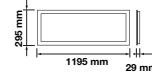

SKU	Model	Watts	Lumens	Size(mm)	Box Qty
6624 - 3000K WARM WHITE 6626 - 6500K WHITE	VT-6147	40w	4000	1195x295x29	6
216625 - 4000K DAY WHITE 216626 - 6500K WHITE	VT-6147-N	40w 6 pcs pack	4400	1195x295x30	6