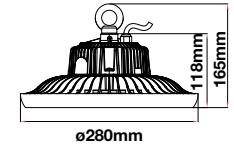

LED Highbays

- 100° Beam Angle
- 50,000 hr lifespan
- On/Off cycle: >25000
- Instant start: 0-100% in <1s
- AC:220-240V,50Hz
- Die cast Aluminium
- PF: >0.9
- CRI:>80

SKU	Model	Watts	Lumens	Box Qty	Size
563 | 6400K WHITE	VT-9-101	100W	12000	4 pcs	ø280x165mm