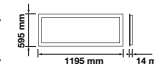

SKU	Model	Watts	Lumens	Size(mm)	Box Qty
6332 - 4000K DAY WHITE 6333 - 6400K WHITE	VT-12045	45w Single pack	5400	1195x595x14	2
216332 - 4000K DAY WHITE 216333 - 6400K WHITE	VT-12045-N	40w	5400	1195x295x12.5	2