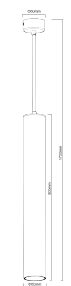

PENDANT BLACK-GU10-50CM

Model No: VT-976-50CM
SKU: 6687
Base: GU10
Material: Aluminum
Color: Black
Size(mm): 42x35x54.5
Cutting Size: NA
Box Qty: 20