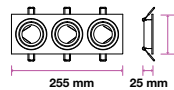

RECESSED FITTING-SQUARE-GU10

Model No: VT-784SQ-AB
SKU: 3610
Base: 3XGU10
Material: Aluminium
Color: Aluminium Brush
Size(mm): 255x91x25
Cutting Size: 235x75
Box Qty: 50