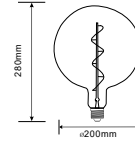

**LED SMOKY SPIRAL FILAMENT
G200 BULBS E27**

Voltage/Frequency	AC:220-240V,50Hz
Beam Angle	300°
PF	>0.5
CRI	>80