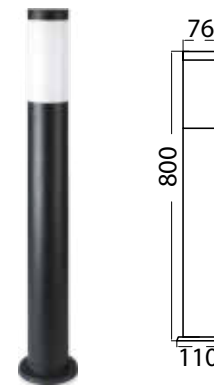

BOLLARD LAMPS

SKU	Model	Box Qty
8978	VT-838-B80	6

Material: Stainless Steel+PC Diffuser
Max.Watts: 60W
Holder: E27
IP Rating: IP44
Dimension: 76x110x450mm