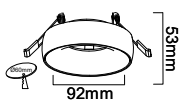

RECESSED FITTING GU10

Model No: VT-934-B
SKU: 6659
Base: GU10
Material: PC
Color: Black
Size(mm): 102x42
Cutting Size: 85
Box Qty: 50

RECESSED FITTING GU10

Model No: VT-980-B
SKU: 6696
Base: GU10
Material: Aluminum
Color: Black+black
Size(mm): 32.5x23.5x50
Cutting Size: 61
Box Qty: 50

RECESSED FITTING GU10

Model No: VT-974-W
SKU: 6682
Base: GU10
Material: Aluminum
Color: White
Size(mm): 42.5x17.5x35
Cutting Size: 61
Box Qty: 50

RECESSED FITTING GU10

Model No: VT-980-GB
SKU: 6697
Base: GU10
Material: Aluminum
Color: Golden+Black
Size(mm): 32.5x23.5x50
Cutting Size: 61
Box Qty: 50

RECESSED FITTING GU10

Model No: VT-974-B
SKU: 6683
Base: GU10
Material: Aluminum
Color: Black
Size(mm): 42.5x17.5x35
Cutting Size: 61
Box Qty: 50

CONCRETE WALL FITTING

Model No: VT-891D
SKU: 8690
Base: G9
Material: Concrete
Color: Dark Grey
Size(mm): 150x130x130
Cutting Size: N/A
Box Qty: 12

RECESSED FITTING GU10

Model No: VT-980-WB
SKU: 6694
Base: GU10
Material: Aluminum
Color: White+black
Size(mm): 32.5x23.5x50
Cutting Size: 61
Box Qty: 50

CONCRETE WALL FITTING

Model No: VT-891L
SKU: 8691
Base: G9
Material: Concrete
Color: Light Grey
Size(mm): 150x130x130
Cutting Size: N/A
Box Qty: 12

RECESSED FITTING GU10

Model No: VT-980-BW
SKU: 6695
Base: GU10
Material: Aluminum
Color: Black+white
Size(mm): 32.5x23.5x50
Cutting Size: 61
Box Qty: 50

CONCRETE WALL FITTING

Model No: VT-892D
SKU: 8692
Base: G9
Material: Concrete
Color: Dark Grey
Size(mm): 120x100x120
Cutting Size: N/A
Box Qty: 12