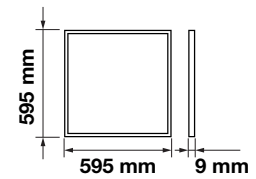

SKU	Model	Watts	Lumens	Box Qty	Size
20419 | 4000K DAY WHITE	VT-629-1	29W	3480	6 pcs	595x595x9mm