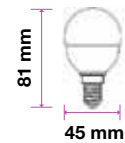

HIGH CRI BULBS

Our highest CRI rating yet – V-TAC's new generation of CRI>95 spotlights & bulbs is a must have in commercial lighting. A CRI of 85 to 90 percent is considered good at color rendering, while a CRI of 90 percent or above is considered excellent. A CRI index of 90 or above should be used to achieve accurate color discrimination.

- Outstandingly engineered to show only the truest of colors
- Emphasize vivid colors to increase the appeal of any product to its consumers and contribute to purchasing decisions
- Recommended for restaurants, apparel shops, supermarkets, and other retail areas.

Witness the
True to Life
Colors

HIGH CRI BULBS-P45

Voltage/Frequency	AC:220-240V,50Hz
Beam Angle	180°
PF	>0.5
CRI	>95

SKU	Model	Watts	Lumens	EQ.Watts	Base	Shape	Size(mm)	Box Qty
7490 - 6400K WHITE	VT-2236	5.5W	470	40W	E14	P45	Ø45x81	200

HIGH CRI BULBS-CANDLE

Voltage/Frequency	AC:220-240V,50Hz
Beam Angle	200°
PF	>0.5
CRI	>95

SKU	Model	Watts	Lumens	EQ.Watts	Base	Shape	Size(mm)	Box Qty
7496 - 6400K WHITE	VT-2226	5.5W	470	40W	E14	Candle	Ø37x100	200