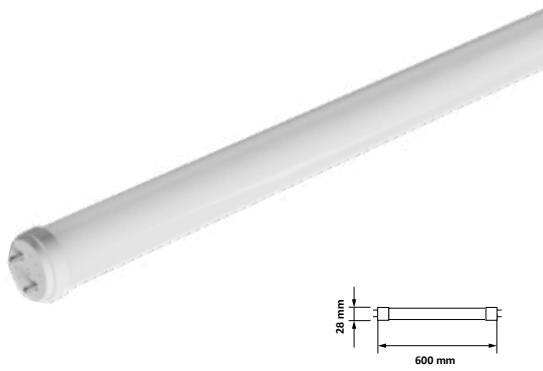

NEW

T8 GLASS TUBES

Holder	G13
Voltage/Frequency	AC:220-240V,50Hz
PF	>0.5
CRI	>80
Beam Angle	160°
On/off	>15,000
Body Type	Glass
Instant start	0-100% in < 1s

03 YEAR WARRANTY

DUMMY STARTER INCLUDED

SKU	Model	Watts	Lumens	Size	Box Qty
7796 - 3000K WARM WHITE 7797 - 4000K DAY WHITE 7798 - 6500K WHITE	VT-6729	9W	850	28x600	25
2981 - 3000K WARM WHITE 2982 - 4000K DAY WHITE 2983 - 6500K WHITE	VT-1221	18W	1850	28x1200	25
7799 - 3000K WARM WHITE 7801 - 4000K DAY WHITE 7803 - 6500K WHITE	VT-1575	20W	2100	28x1500	25