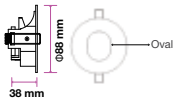

RECESSED FITTING-ROUND-GU10