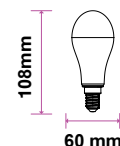

LED THERMOPLASTIC BULBS-A60-E14

Voltage/Frequency	AC:220-240V,50Hz
Life Span	30,000 hr
PF	>0.5
CRI	>80

SKU	Model	Watts	Lumens	EQ .Watts	Base	Shape	Size	Box Qty
114 | 3000K WARM WHITE	VT-269	9W	806	60w	E14	A60	Ø60x108mm	100
21115 | 4000K DAY WHITE 21116 | 6500K WHITE	VT-269-N	8.5W	806	60w	E14	A60	Ø60x108mm	100