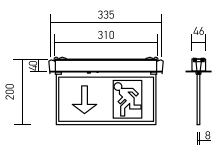

LED EXIT LIGHT-RECESSED

SKU	Model	Watts	Lumens	Box Qty
835 - 6000K WHITE	VT-522-S-12	2W	140	10

- IP20
- PC body
- 3 Stickers
- 16 SMD LEDs
- AC:220-240V,50/60Hz
- Recessed/Ceiling Installation
- Ni-Cd 3.6V,900mAh Battery
- 12 hr Charging Time
- Green Light Indicator Test Button
- 3 Way Legend Available
- Mode Of Operation Maintained
- >3 hr Emergency Operation Time
- 24 Meters Viewing Distance From Both Sides