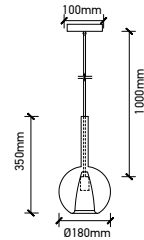

DOUBLE GLASS AMBER WHITE

SKU	Model	Material:	Glass+Metal
3878	VT-7181-AW	Holder:	E27
		Dimension:	180x350x1000mm
		Box Qty:	9