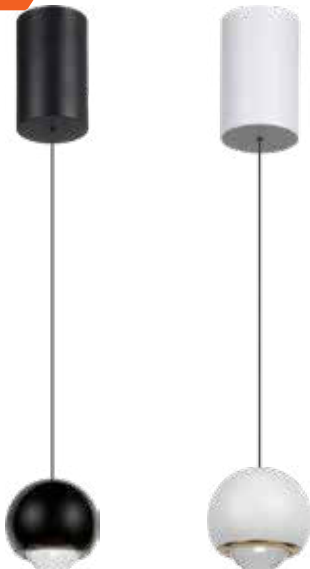

Watts:	5W
Lumens:	500
Beam Angle:	60°
Material:	Iron
Dimension:	150x445
IP Rating:	IP20
Box Qty:	4

SKU	Model	Unit Color
10345 - 3000K WARM WHITE	VT-7506-B	Black
10346 - 3000K WARM WHITE	VT-7506-W	White

NEW