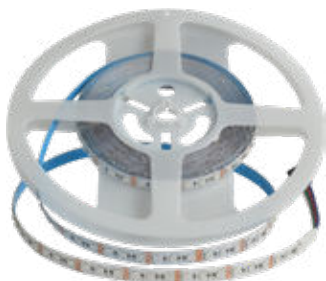

NEW STRIP LIGHT-5050 60 DOUBLE PCB

DC:24V	SMD LED
60 LEDs/m	120° :BA
IP20 Rating	10 mm Width
600 m Box Qty	

30
METER
ROLLIP20
RATING

SKU	Model	Watts/m
6861 - RGB	VT-5050-60-24V-RGB	7W

NEW STRIP LIGHTS-3535 120 DOUBLE PCB