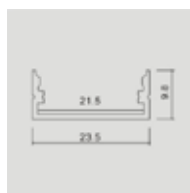

MOUNTING KIT

Model	SKU	Size(mm)	Color	Box Qty
VT-8106-M	3350	2000x24.7x7	Silver	180
VT-8122-W	3368	2000x24.7x7	White	180

MOUNTING KIT

Model	SKU	Size(mm)	Color	Box Qty
VT-8108-M	3352	2000x23.5x10	Silver	120
VT-8108-W	3367	2000x23.5x10	White	120