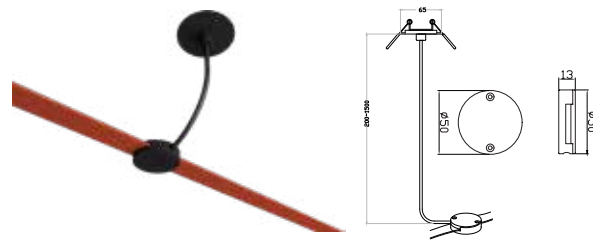

NEW RECESSED WIRE CONNECTOR

SKU	Size(mm)	Unit Color
23131	65x1500	Sandy Black