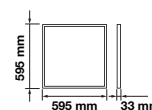

SKU	Model	Watts	Lumens	Size(mm)	Box Qty
6972 - 3IN1	VT-6436CCT	36W	4320	595x595x33	6