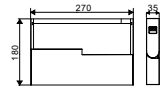

SKU	Model	Watts	Lumens	Size(mm)	Box Qty
7964 | 3000K WARM WHITE	VT-4220	20W	1200	270x35x180mm	8
7965 | 4000K DAY WHITE