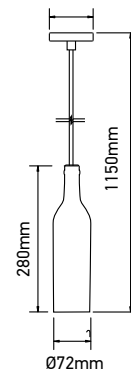

RED PENDANT HOLDER BOTTLE

SKU	Model	Material:	Glass
3769	VT-7558-R	Holder:	E14
		Dimension:	72x280x1150mm
		Box Qty:	25