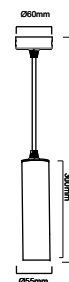

NEW
PENDANT WHITE-GU10-30CM

Model No: VT-976-300-W
 SKU: **6779**
 Base: GU10
 Material: Aluminium
 Color: White
 Size(mm): 60x300x1700
 Cutting Size: NA
 Box Qty: 20

NEW

PENDANT WHITE-GU10-50CM

Model No: VT-976-500-W
 SKU: 6780
 Base: GU10
 Material: Aluminium
 Color: White
 Size(mm): 60x500x1700
 Cutting Size: NA
 Box Qty: 20