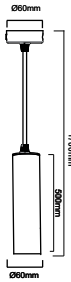

NEW
PENDANT WHITE-GU10-30CM

Model No: VT-976-300-W
 SKU: **6779**
 Base: GU10
 Material: Aluminium
 Color: White
 Size(mm): 60x300x1700
 Cutting Size: NA
 Box Qty: 20

NEW

PENDANT WHITE-GU10-50CM

Model No: VT-976-500-W
 SKU: 6780
 Base: GU10
 Material: Aluminium
 Color: White
 Size(mm): 60x500x1700
 Cutting Size: NA
 Box Qty: 20