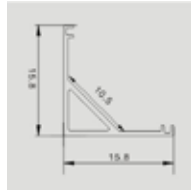

MOUNTING KIT WITH BLACK DIFFUSER

Model	SKU	Size(mm)	Color	Box Qty
VT-8113	2873	2000x17.4x7	Black	box

MOUNTING KIT WITH BLACK DIFFUSER

Model	SKU	Size(mm)	Color	Box Qty
VT-8109	2874	2000x15.8x15.8	Black	box