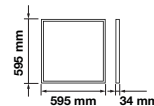

SKU	Model	Watts	Lumens	Size(mm)	Box Qty
23330-TPA - 3IN1	VT-6242-AGT	28W 32W 36W 40W	28W - 3500 32W - 3840 36W - 4320 40W - 4800	595x595x34	6

NEW SURFACE/RECESSED LED PANELS

AC:220-240V,50/60Hz

110° Beam Angle