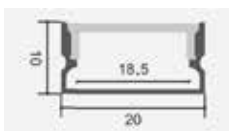

MOUNTING KIT SILVER

Model	SKU	Size(mm)	Color
VT-8202	23174	2000x20x10	Silver