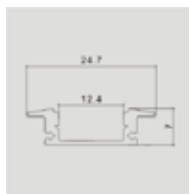

MOUNTING KIT SILVER

Model	SKU	Size(mm)	Color	Box Qty
VT-8156	10320	2000x24.7x7	Silver	100