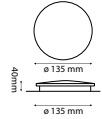

SKU	Model	Watts	Lumens	Unit Color	Size(mm)	Box Qty
7525 - 4000K DAY WHITE	VT-741	6W	660	White	Ø135	20
217524 - 3000K WARM WHITE	VT-741-N	5W	710	White	Ø135	20
7526 - 3000K WARM WHITE	VT-743	9W	990	White	Ø180	20
217527 - 4000K DAY WHITE	VT-743-N	8W	1280	White	Ø180	20