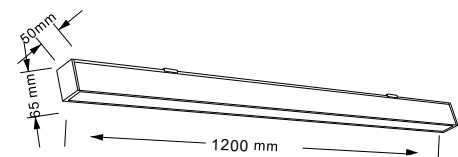

NEW

LINEAR HANGING LIGHTS ADJUSTABLE HEIGHT

Linear hanging lights with adjustable height are a stylish and functional lighting solution for various spaces, including dining rooms, kitchen islands, conference rooms, and more. These lights typically feature a linear arrangement of multiple light fixtures suspended from a single canopy, creating a sleek and modern aesthetic. The adjustable height feature allows you to customize the lighting arrangement according to your needs and the specific requirements of your space.

- 50cm to 2m height adjustment
- CCT 3IN1
- PS+Aluminium Body
- 100° Beam Angle
- 30,000 hr Lifespan
- IP20

SKU	Unit Color	Model	Watts	Lumens	Size
10468 | 3IN1	Black	VT-7-44-B	40W	3400	1200x50x65mm
10469 | 3IN1	White	VT-7-44-W	40W	3400	1200x50x65mm