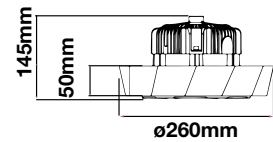

Powerful performance with ultra-efficient energy management. With an astonishing efficiency rating of 180 lm/w matched with the highly acclaimed MEAN WELL driver and IP65 Aluminium body.

LED HIGHBAY (MEANWELL DRIVER)

- 180 lm/w
- 30,000 & 50,000 hr lifespan
- AC:220-240V,50Hz
- 120° Beam Angle
- PF: >0.9
- CRI:>80
- Die cast Aluminium

SKU	Model	Watts	Lumens	Beam Angle	Box Qty	Size
567 | 6400K WHITE	VT-9-102	100W	18000	120°	2 pcs	ø260x145mm
569 | 6400K WHITE	VT-9-120	120W	21600	120°	2 pcs	ø260x145mm