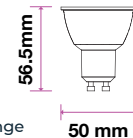

GU10 SPOTLIGHT-RGB WITH REMOTE CONTROL

Voltage/Frequency	AC:220-240V, 50Hz	• RF Control 6-8M Range • Switch on/off the light • 16 steps dimming • 16 colors selection • Auto Color change Mode
PF	>0.5	
CRI	>80