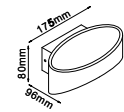

LED CEILING & WALL LIGHTS

AC:220-240V,50/60Hz

150° Beam Angle

>0.5 PF

>80 CRI

Aluminium Body

IP20 IP Rating

SKU	Model	Watts	Lumens	Unit Color	Size(mm)	Box Qty
218232 - 4000K DAY WHITE	VT-705-N	5W	645	White	175x80x96	20

LED ROTATABLE WALL LIGHT

AC:110-240V,50/60Hz

10-360° Beam Angle

>0.45 PF

>80 CRI

Aluminium Body

IP20 IP Rating