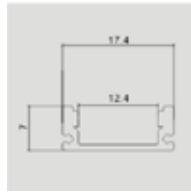

MOUNTING KIT WITH BLACK DIFFUSER

Model	SKU	Size(mm)	Color	Box Qty
VT-8113	2873	2000x17.4x7	Black	box

MOUNTING KIT WITH BLACK DIFFUSER

Model	SKU	Size(mm)	Color	Box Qty
VT-8109	2874	2000x15.8x15.8	Black	box