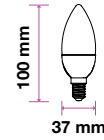

LED CANDLE BULBS-2PCS BLISTER-E14

Voltage/Frequency	AC:220-240V,50Hz
Beam Angle	200°
PF	>0.5
CRI	>80

SKU	Model	Watts	Lumens	EQ .Watts	Base	Shape	Size(mm)	Box Qty
7293 - 6400K WHITE	VT-2106	5.5W	470	40W	E14	Candle	Ø37x100	50