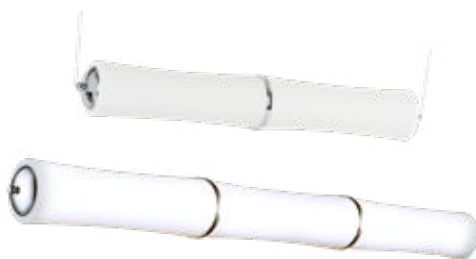

DESIGNER SERIES TRIAC DIMMABLE

AC:220-240V,50Hz

120° Beam Angle

>80 CRI

PC Body

30,000 hr lifespan

IP20 Rating

SKU	Model	Watts	Lumens	Size(mm)	Unit Color	Box Qty
3978 - 3000K WARM WHITE	VT-7049	32w	2100	890x125x2000mm	White	1
3979 - 3000K WARM WHITE	VT-7072	52w	3400	1310x125x2000mm	White	1