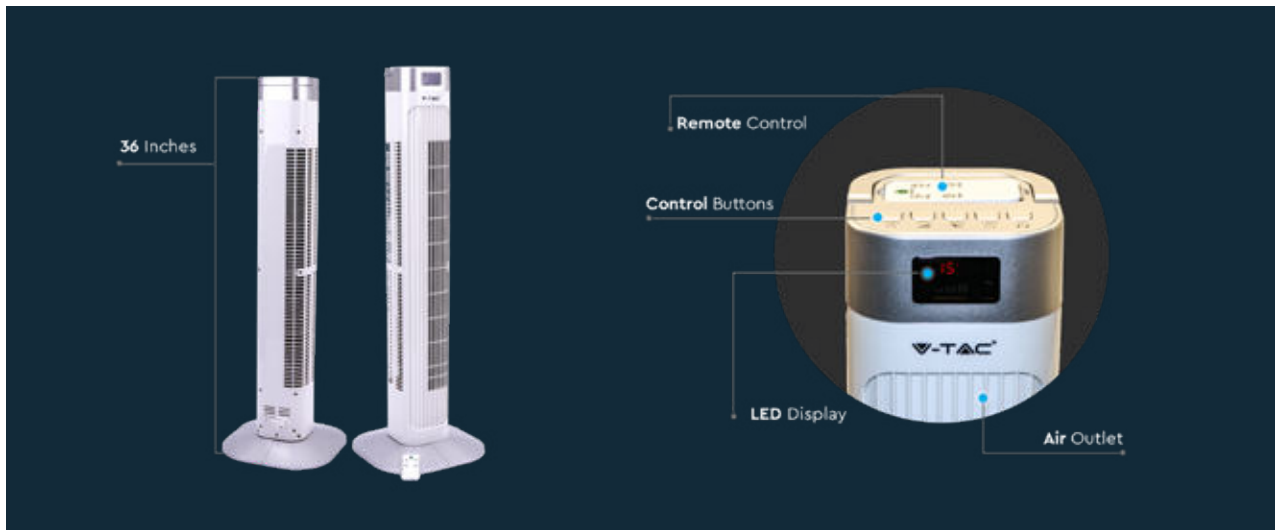

TOWER FAN

3 Wind Mode

NORMAL | NATURAL | SLEEP

SKU	Watts	Model	Box Qty
7900	55W	VT-5536	1

- Voltage/Freq: AC:220-240V,50Hz
- Size(inches): 36
- Material: ABS
- Unit Color: White
- Speed: 3(Low-Med-High)
- Wind Mode: 3 (Normal-Natural-Sleep)
- Timer: 1-15hrs(Max)
- Power Cord Length: 1.8m
- Plug Type: EU
- IP Rating: IP20