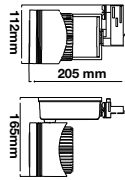

COB 4 LINE TRACK LIGHTS