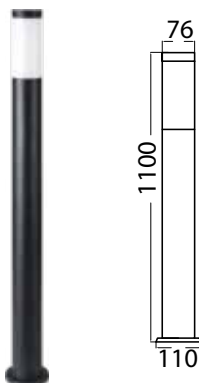

BOLLARD LAMPS

SKU	Model	Box Qty
8594	VT-838-B110	6

Material: Stainless Steel+PC Diffuser
Max.Watts: 60W
Holder: E27
IP Rating: IP44
Dimension: 76x110x1100mm