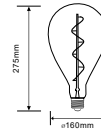

LED AMBER SPIRAL FILAMENT A160 BULBS E27

Voltage/Frequency	AC:220-240V,50Hz
Beam Angle	300°
PF	>0.5
CRI	>80