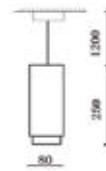

PENDANT METAL-CHROME BOTTOM

Model No: VT-864CHC
SKU: 3135
Base: GU10
Material: Gypsum with metal
Color: Grey+Chrome
Size(mm): ø80x250
Cutting Size: N/A
Box Qty: 9