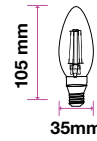

FILAMENT-CANDLE-E14

Voltage/Frequency	AC:220-240V, 50Hz
Beam Angle	300°
PF	>0.5
CRI	>80

SKU	Model	Watts	Lumens	EQ .Watts	Base	Shape	Size(mm)	Box Qty
217472 - 1800K WARM WHITE	VT-2152-N	2W	65	9W	E14	Candle	Ø35x105	100