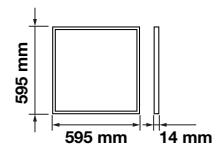

05 YEAR WARRANTY

PMMA DIFFUSER

FLICKER FREE

Quick CONNECTOR