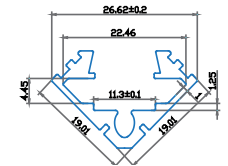

Model	SKU	Size(mm)	Color	Box Qty
VT-7104	9956	19x19x2000	Silver	40