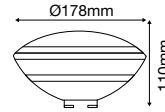

SKU	Model	Watts	Lumens	Size(mm)	Box Qty
8024 - 6500K WHITE	VT-12118	18W	2000	178x110mm	18
8025 - 6500K WHITE	VT-12125	25W	2850	178x110mm	18
8026 - 6500K WHITE	VT-12135	35W	4100	178x110mm	18