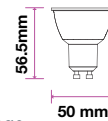

GU10 SPOTLIGHT-RGB WITH REMOTE CONTROL

Voltage/Frequency	AC:220-240V,50Hz	• RF Control 6-8M Range • Switch on/off the light • 16 steps dimming • 16 colors selection • Auto Color change Mode
PF	>0.5	
CRI	>80	

SKU	Model	Watts	Lumens	EQ .Watts	Base	Beam Angle	Size(mm)	Box Qty
2778 - RGB+3000K WARM WHITE 2779 - RGB+4000K DAY WHITE 2780 - RGB+6400K WHITE	VT-2244	3.5W	290	25W	GU10	110°	50x56.5	200
212778 - RGB+3000K WARM WHITE	VT-2244-N	5.5W	420	35W	GU10	110°	56.5x50	200