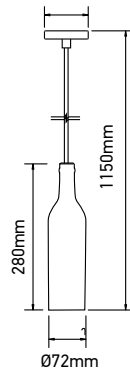

PINK PENDANT HOLDER BOTTLE

SKU	Model	Material:	Glass
3772	VT-7558-P	Holder:	E14
		Dimension:	72x280x1150mm
		Box Qty:	25