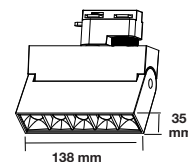

LINEAR TRACKLIGHTS-BLACK BODY

Experience true colours through our LED Linear Tracklights efficient set of track lights with CRI >90, UGR<19 and flicker free. The latest LED technology from Samsung, and five years of warranty.

- 30,000 hr Lifespan
- 30° Beam Angle
- AC:220-240V,50Hz
- Flicker Free
- High CRI of > 90
- Aluminium Body
- UGR<19

SKU	Model	Watts	Lumens	Box Qty	Size
20000 | 2700K WARM WHITE 20001 | 4000K DAY WHITE	VT-416-B	12W	960	40	35x138mm
20006 | 2700K WARM WHITE 20007 | 4000K DAY WHITE	VT-431-B	25W	2000	20	35x270mm

LINEAR TRACKLIGHTS-WHITE BODY

Experience true colours through our LED Linear Tracklights efficient set of track lights with CRI >90, UGR<19 and flicker free. The latest LED technology from Samsung, and five years of warranty.

- 30,000 hr Lifespan
- 30° Beam Angle
- AC:220-240V,50Hz
- Flicker Free
- High CRI of > 90
- Aluminium Body
- UGR<19