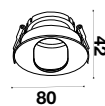

RECESSED FITTING ROUND-GU10

Model No: VT-873-WC
SKU: 3160
Base: GU10
Material: Aluminium+PC
Color: White+Chrome
Size(mm): 80x42
Cutting Size: 75
Box Qty: 50

RECESSED FITTING ROUND-GU10

Model No: VT-874-WC
SKU: 3164
Base: GU10
Material: Aluminium+PC
Color: White+Chrome
Size(mm): 80x42
Cutting Size: 75
Box Qty: 50