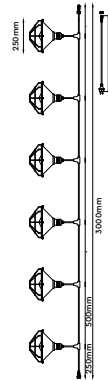

STRING LIGHTS

SKU	Model	Box Qty
8974	VT-717S	1Pc

IP Rating: IP65
Holder Type: E27
Max Watts: 60W x6
Lampshade: Black ϕ 250mm (Galvanized Iron)
Bulb Holder: Brushed Brown Bronze ϕ 49mm (Aluminium)
Cable: Black (H05RN-F-3 $\times$ 1mm²)
L/S Wireguard: Black ϕ 256mm (Galvanized Iron)
Catenary Length: 3M Total Length (6 Luminaires at 50cm spacing)