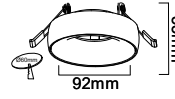

RECESSED FITTING GU10

Model No: VT-980-B
SKU: 6696
Base: GU10
Material: Aluminum
Color: Black+black
Size(mm): 32.5x23.5x50
Cutting Size: 61
Box Qty: 50

RECESSED FITTING GU10

Model No: VT-974-W
SKU: 6682
Base: GU10
Material: Aluminum
Color: White
Size(mm): 42.5x17.5x35
Cutting Size: 61
Box Qty: 50