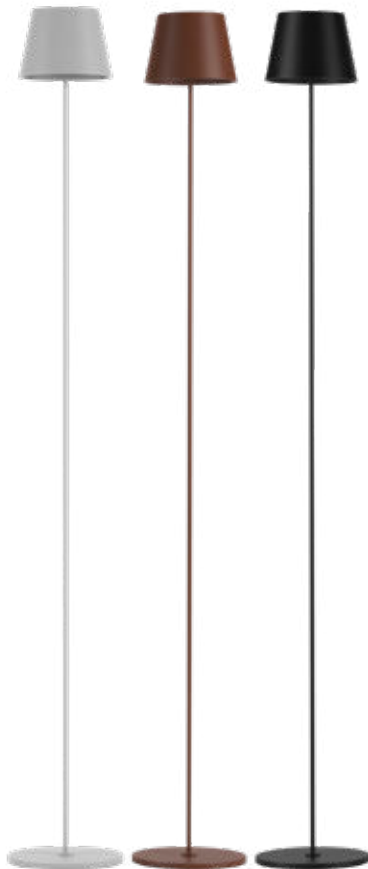

NEW

**RECHARGEABLE & ADJUSTABLE FLOOR LAMP
-TOUCH CONTROL**

Watts:	4W
Lumens:	300
Beam Angle:	180°
Material:	Aluminium
Dimension:	140x1300
IP Rating:	IP54
Battery:	4400mAh
Cable Length:	1 Meter [Type C]
Charging Time:	6-8 Hours
Working Time:	6 Hours
Box Qty:	4

SKU	Model	Unit Color
7007 - 3000K WARM WHITE	VT-7544-W	White
7008 - 3000K WARM WHITE	VT-7544-C	Corten
7009 - 3000K WARM WHITE	VT-7544-B	Black

NEW

Watts:	3W
Lumens:	70
Beam Angle:	180°
Material:	Iron
Dimension:	105x390
IP Rating:	IP20
Battery:	4000mAh
Charging Time:	6-8 Hours
Working Time:	8-10 Hours
Box Qty:	12

RECHARGEABLE DESK LAMPS

SKU	Model	Unit Color
10187 - 3000K WARM WHITE 10188 - 4000K DAY WHITE	VT-7703-RB-G	Grey
10189 - 3000K WARM WHITE 10190 - 4000K DAY WHITE	VT-7703-RB-GD	Gold
10191 - 3000K WARM WHITE 10192 - 4000K DAY WHITE	VT-7703-RB-W	White
10193 - 3000K WARM WHITE 10194 - 4000K DAY WHITE	VT-7703-RB-B	Black