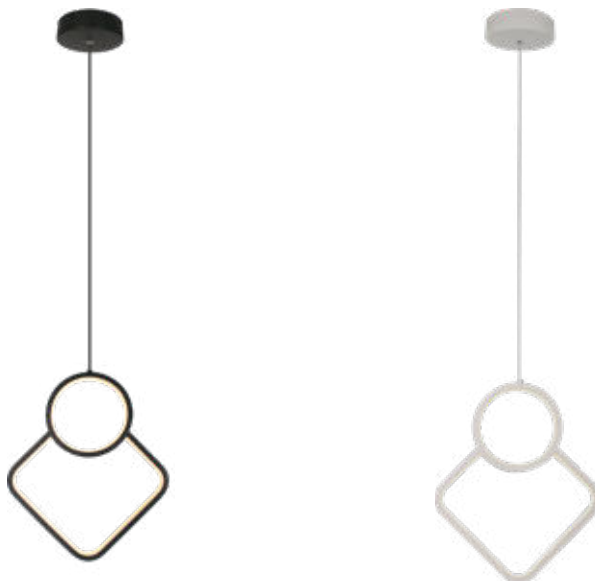

NEW DESIGNER SOFT LIGHTS

AC:220-240V, 50Hz

>80 CRI

Steel+Silicone Body

20,000 hr lifespan

IP20 Rating

SKU	Model	Watts	Lumens	Size(mm)	Unit Color	Box Qty
14998 - 3000K WARM WHITE 14999 - 4000K DAY WHITE	VT-7917-B	12W	1300	280x1960	Black	1
15000 - 3000K WARM WHITE 15338 - 4000K DAY WHITE	VT-7917-W	12W	1300	280x1960	White	1