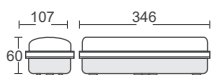

LED EXIT LIGHT - BULKHEAD

SKU	Model	Watts	Lumens	Box Qty
899 - 6000K WHITE	VT-511-S	3.8W	110	10