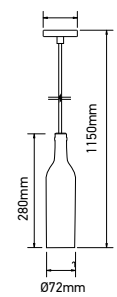

BROWN PENDANT HOLDER BOTTLE

SKU	Model	Material:	Glass
3776	VT-7558-BR	Holder:	E14
		Dimension:	72x280x1150mm
		Box Qty:	25