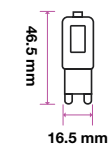

LED CAPSULE LIGHTS

Voltage/Frequency	AC:220-240V,50Hz
Life Span	30,000 hr
PF	>0.4
CRI	>80

05 YEAR
WARRANTY

SKU	Model	Watts	Lumens	EQ .Watts	Base	Beam Angle	Size	Box Qty
245 | 6400K WHITE	VT-203	2.5W	200	20w	G9	300°	∅16.5x46.5mm	200
21243 | 3000K WARM WHITE 21244 | 4000K DAY WHITE 21245 | 6500K WHITE	VT-203-N	2.2W	200	20w	G9	300°	∅16.6x46.5mm	400