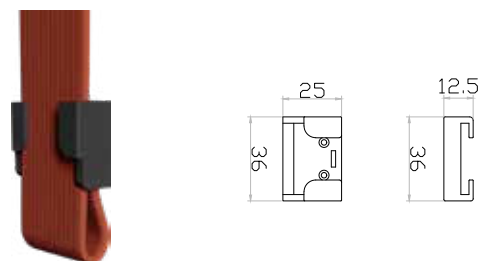

NEW BELT END CAP-DOUBLE WIRES

SKU	Size(mm)	Unit Color
23136	36x12.5x25	Sandy Black