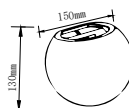

RECESSED FITTING GU10

Model No: VT-934-B
SKU: 6659
Base: GU10
Material: PC
Color: Black
Size(mm): 102x42
Cutting Size: 85
Box Qty: 50

RECESSED FITTING GU10

Model No: VT-980-B
SKU: 6696
Base: GU10
Material: Aluminum
Color: Black+black
Size(mm): 32.5x23.5x50
Cutting Size: 61
Box Qty: 50

RECESSED FITTING GU10

Model No: VT-974-W
SKU: 6682
Base: GU10
Material: Aluminum
Color: White
Size(mm): 42.5x17.5x35
Cutting Size: 61
Box Qty: 50

RECESSED FITTING GU10

Model No: VT-980-GB
SKU: 6697
Base: GU10
Material: Aluminum
Color: Golden+Black
Size(mm): 32.5x23.5x50
Cutting Size: 61
Box Qty: 50

RECESSED FITTING GU10

Model No: VT-974-B
SKU: 6683
Base: GU10
Material: Aluminum
Color: Black
Size(mm): 42.5x17.5x35
Cutting Size: 61
Box Qty: 50

CONCRETE WALL FITTING

Model No: VT-891D
SKU: 8690
Base: G9
Material: Concrete
Color: Dark Grey
Size(mm): 150x130x130
Cutting Size: N/A
Box Qty: 12

RECESSED FITTING GU10

Model No: VT-980-WB
SKU: 6694
Base: GU10
Material: Aluminum
Color: White+black
Size(mm): 32.5x23.5x50
Cutting Size: 61
Box Qty: 50

CONCRETE WALL FITTING

Model No: VT-891L
SKU: 8691
Base: G9
Material: Concrete
Color: Light Grey
Size(mm): 150x130x130
Cutting Size: N/A
Box Qty: 12

RECESSED FITTING GU10

Model No: VT-980-BW
SKU: 6695
Base: GU10
Material: Aluminum
Color: Black+white
Size(mm): 32.5x23.5x50
Cutting Size: 61
Box Qty: 50

CONCRETE WALL FITTING

Model No: VT-892D
SKU: 8692
Base: G9
Material: Concrete
Color: Dark Grey
Size(mm): 120x100x120
Cutting Size: N/A
Box Qty: 12