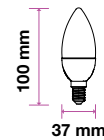

LED CANDLE BULBS-3PCS BLISTER-E14

Voltage/Frequency	AC:220-240V, 50Hz
Beam Angle	180°
PF	>0.5
CRI	>80

SKU	Model	Watts	Lumens	EQ .Watts	Base	Shape	Size(mm)	Box Qty
217263 - 3000K WARM WHITE 217264 - 4000K DAY WHITE 217265 - 6500K WHITE	VT-2076-N	4.5W	470	40W	E14	Candle	Ø39x102	180