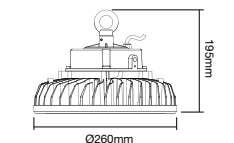

SKU	Model	Watts	Lumens	Box Qty	Size
20477 | 6500K WHITE	VT-9-153	150W	16000	1 pcs	260x195mm