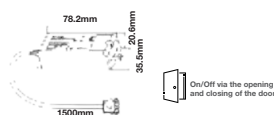

Sensor Type: Infrared
Detection Range: 30°
Voltage: AC:110-240V,50/60Hz
Detection Distance: 5cm/6cm(<24°C)
Body Type: Plastic
IP Rating: IP20
Dimension: 35.5x78.2x18.7mm
Rated Load: Max 200W(LED)