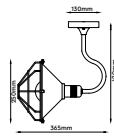

SKU	Model	Box Qty
8972	VT-720B	4

IP Rating:	IP65
Holder Type:	E27
Max Watts:	60W
Lampshade:	Black ϕ250mm (Galvanized Iron)
Bulb Holder:	Brushed Brown Bronze (Aluminium)
Cable:	Black (HO5RN-F-3$\times$0.75mm²)
Wall Lamp Arm:	Black ϕ14mm (Galvanized Iron)
Wall Mount:	Black ϕ130mm (Galvanized Iron)
L/S Wire Guard:	Black ϕ256mm (Galvanized Iron)

WALL LAMP