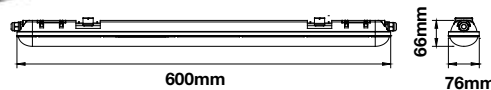

SKU	Model	Watts	Lumens	Size(mm)	Box Qty
6198 - 4500K DAY WHITE 6199 - 6000K WHITE	VT-6048	18w	1440	600x76x66	12
216198 - 4000K DAY WHITE	VT-6048-N	18w	1900	600x76x66	12
6200 - 4500K DAY WHITE 6201 - 6000K WHITE	VT-1248	36w	2880	1200x76x66	12
6184 - 4500K DAY WHITE 6185 - 6000K WHITE	VT-1548	48w	3840	1500x76x66	12