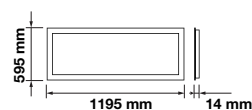

SKU	Model	Watts	Lumens	Box Qty	Size
20421 4000K DAY WHITE 20420 6400K WHITE	VT-645-1	45W	4830	6 pcs	595x595x9mm

05 YEAR
 WARRANTY

Quick
 CONNECTOR

120
 LUMEN/W

HIGH LUMEN LED PANELS 120X60

- IP20 Rating.
- SMD-Samsung Chip
- 5 Years Warranty
- AC:200-240V, 50/60Hz
- Body Type: Aluminium + PMMA + PP
- 110° Beam Angle
- CRI >80
- PF>0.9
- 50,000 hr lifespan
- On/Off Cycle >25000