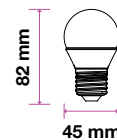

LED G45 6PCS PACK-E27

Voltage/Frequency	AC:220-240V, 50Hz
Beam Angle	180°
PF	>0.5
CRI	>80

SKU	Model	Watts	Lumens	EQ .Watts	Base	Shape	Size(mm)	Box Qty
212730 - 3000K WARM WHITE	VT-2256-N	4.5W	470	40W	E27	G45	Ø45x80	180