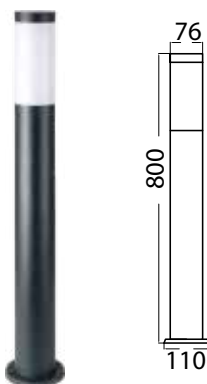

BOLLARD LAMPS

SKU	Model	Box Qty
8961	VT-838-G80	6

Material: Stainless Steel+PC Diffuser
Max.Watts: 60W
Holder: E27
IP Rating: IP44
Dimension: 76x110x800mm