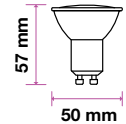

Voltage/Frequency	AC:200-240V,50/60Hz
PF	>0.5
CRI	>80

SKU	Model	Watts	Lumens	EQ .Watts	Base	Beam Angle	Size(mm)	Box Qty
8884 - 3000K WARM WHITE 8885 - 4000K DAY WHITE 8886 - 6400K WHITE	VT-4444	5W	400	35W	GU10	110°	120x99	20