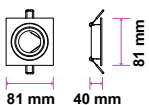

RECESSED FITTING GU10

Model No: VT-921-B
SKU: 6635
Base: GU10
Material: PC
Color: Black
Size(mm): 88x88x40
Cutting Size: 80
Box Qty: 50

RECESSED FITTING GU10

Model No: VT-931-W
SKU: 6644
Base: GU10
Material: PC
Color: White+White
Size(mm): 85x40
Cutting Size: 72
Box Qty: 50

RECESSED FITTING GU10

Model No: VT-927-W
SKU: 6638
Base: GU10
Material: PC
Color: White
Size(mm): 93x93x55
Cutting Size: 83x83
Box Qty: 50

RECESSED FITTING GU10

Model No: VT-931-WB
SKU: 6645
Base: GU10
Material: PC
Color: White+Black
Size(mm): 85x40
Cutting Size: 72
Box Qty: 50

RECESSED FITTING GU10

Model No: VT-927-B
SKU: 6639
Base: GU10
Material: PC
Color: Black
Size(mm): 93x93x55
Cutting Size: 83x83
Box Qty: 50

RECESSED FITTING GU10

Model No: VT-931-B
SKU: 6646
Base: GU10
Material: PC
Color: Black+Black
Size(mm): 85x40
Cutting Size: 72
Box Qty: 50

RECESSED FITTING GU10

Model No: VT-930-W
SKU: 6642
Base: GU10
Material: PC
Color: White
Size(mm): 81x81x40
Cutting Size: 63
Box Qty: 50

RECESSED FITTING GU10

Model No: VT-931-WC
SKU: 6647
Base: GU10
Material: PC
Color: White+Chrome
Size(mm): 85x40
Cutting Size: 72
Box Qty: 50

RECESSED FITTING GU10

Model No: VT-930-B
SKU: 6643
Base: GU10
Material: PC
Color: Black
Size(mm): 81x81x40
Cutting Size: 63
Box Qty: 50

RECESSED FITTING GU10

Model No: VT-931-WG
SKU: 6648
Base: GU10
Material: PC
Color: White+Gold
Size(mm): 85x40
Cutting Size: 72
Box Qty: 50