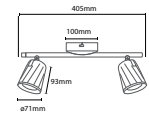

SKU	Model	Watts	Lumens	Unit Color	Size(mm)	Box Qty
8256 - 4000K DAY WHITE	VT-812-W	12W	960	White	405x100x93	12
218254 - 3000K WARM WHITE 218256 - 4000K DAY WHITE	VT-812-W-N	10W	1160	White	405x100x93	12
8255 - 3000K WARM WHITE 8257 - 4000K DAY WHITE	VT-812-B	12W	960	Black	405x100x93	12
218255 - 3000K WARM WHITE 218257 - 4000K DAY WHITE	VT-812-B-N	10W	1160	Black	405x100x93	12