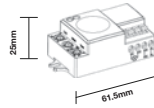

Sensor Type: Microwave
Detection Range: 180° / 360°
Voltage: AC:220-240V,50/60Hz
Detection Distance: 1-8m(radius) adjustable
Ambient Light: <3-2000LUX(adjustable)
Body Type: Plastic
IP Rating: IP20
Dimension: 37x25x61.5mm
Time Delay: Min. 10sec±3sec, Max. 12min±1min
Rated Load: Max 300W(LED)