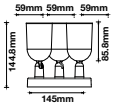

CEILING/WALL FITTING-GU10

Model No: VT-899
SKU: 7982
Base: 3XGU10
Material: PC
Color: White
Size(mm): 145x144.8
Cutting Size: NA
Box Qty: 20