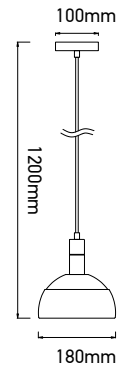

PENDANT ALUMINIUM SHADE BLACK

SKU	Model	Material:	Plastic+Aluminium
3921	VT-7100-B	Holder:	E14
		Dimension:	180x100x1200mm
		Box Qty:	12