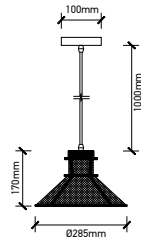

MESH METAL GV SHAPE

SKU	Model	Material:	Holder:	Dimension:	Box Qty:
3860	VT-7252	Metal	E27	285x170x1000mm	12