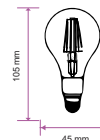

HIGH LUMEN FILAMENT BULBS-P45-E14

Voltage/Frequency	AC:220-240V,50Hz
Beam Angle	300°
PF	>0.5
CRI	>80