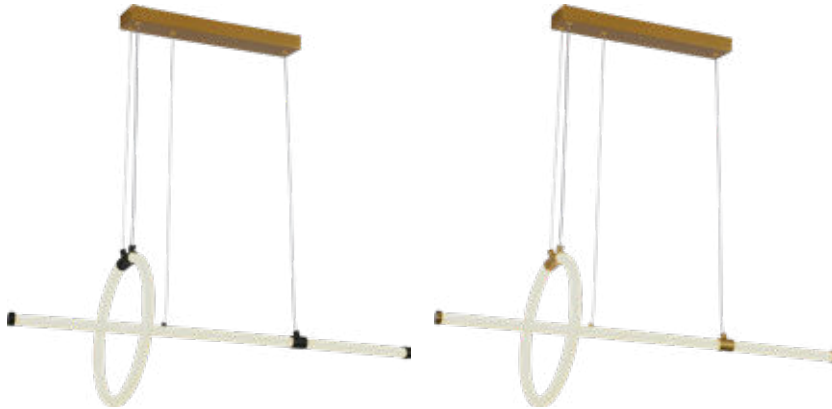

NEW DESIGNER SOFT LIGHTS

AC:220-240V, 50/60Hz

270° Beam Angle

>80 CRI

20,000 hr lifespan

IP20 Rating

SKU	Model	Watts	Lumens	Size(mm)	Unit Color	Box Qty
8022 - 3000K WARM WHITE	VT-7818-B	16W	1820	860x300	Black	5
8023 - 3000K WARM WHITE	VT-7818-PG	16W	1820	860x300	Paint Gold	5