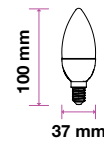

LED CANDLE BULBS-6PCS BLISTER-E14

Voltage/Frequency	AC:220-240V, 50Hz
Beam Angle	180°
PF	>0.5
CRI	>80

SKU	Model	Watts	Lumens	EQ .Watts	Base	Shape	Size(mm)	Box Qty
212738 - 6500K WHITE	VT-2246-N	4.5W	470	40W	E14	Candle	Ø36.5x100	180