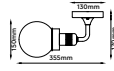

WALL LAMP

SKU	Model	Box Qty
8970	VT-720BW	8

IP Rating:	IP65
Holder Type:	E27
Max Watts:	60W
Globe:	Clear ϕ150mm (PMMA)
Bulb Holder:	Brushed Brown Bronze ϕ49mm (Aluminium)
Cable:	Black (HO5RN-F-3$\times$0.75mm²)
Wall Lamp Arm:	Black ϕ14mm (Galvanized Iron)
Wall Mount:	Black ϕ130mm (Galvanized Iron)

WALL LAMP