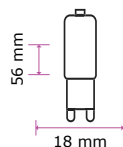

LED CAPSULE LIGHTS

Voltage/Frequency	AC:220-240V,50Hz
Life Span	20,000 hr
CRI	>80

05 YEAR
WARRANTY

SKU	Model	Watts	Lumens	EQ .Watts	Base	Beam Angle	Size	Box Qty
20478 | 3000K WARM WHITE 20479 | 4000K DAY WHITE	VT-11033	2.2W	200	20w	G9	300°	∅18x56mm	400