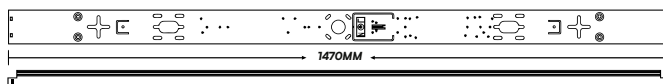

NEW LED BATTEN FITTINGS - 5 FEET

SKU	Model	Watts	Lumens	Box Qty
7015 | 3IN1	VT-4005	30W 40W 50W	3000K - 3750 lm | 4000K - 4200 lm | 6500K - 4050 lm 3000K - 4800 lm | 4000K - 5600 lm | 6500K - 5000 lm 3000K - 5750 lm | 4000K - 6750 lm | 6500K - 6000 lm	6 pcs
7016 | 3IN1	VT-4005S (Sensor)	30W 40W 50W	3000K - 3750 lm | 4000K - 4200 lm | 6500K - 4050 lm 3000K - 4800 lm | 4000K - 5600 lm | 6500K - 5000 lm 3000K - 5750 lm | 4000K - 6750 lm | 6500K - 6000 lm	6 pcs
7017 | 3IN1	VT-4005E (Emergency Battery)	30W 40W 50W	3000K - 3750 lm | 4000K - 4200 lm | 6500K - 4050 lm 3000K - 4800 lm | 4000K - 5600 lm | 6500K - 5000 lm 3000K - 5750 lm | 4000K - 6750 lm | 6500K - 6000 lm	6 pcs
7018 | 3IN1	VT-4005SE (Sensor+Emergency Battery)	30W 40W 50W	3000K - 3750 lm | 4000K - 4200 lm | 6500K - 4050 lm 3000K - 4800 lm | 4000K - 5600 lm | 6500K - 5000 lm 3000K - 5750 lm | 4000K - 6750 lm | 6500K - 6000 lm	6 pcs