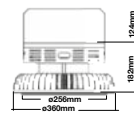

HIGH LUMEN LED UFO HIGHBAY MEANWELL DRIVER