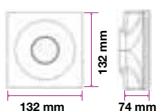

RECESSED FITTING-SQUARE-GU10

Model No: VT-714
 SKU: 3674
 Base: GU10
 Material: Gypsum
 Color: White
 Size(mm): 120x120x50
 Cutting Size: 123x123
 Box Qty: 24

RECESSED FITTING-SQUARE-GU10

Model No: VT-772
 SKU: 3653
 Base: GU10
 Material: Gypsum
 Color: White
 Size(mm): 132x132x74
 Cutting Size: 135x135
 Box Qty: 20