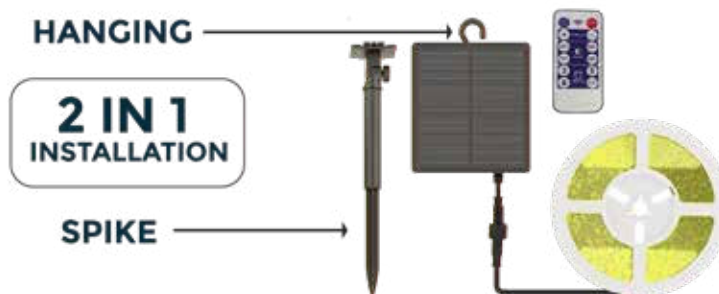

NEW LED SOLAR STRING LIGHT

IP Rating: IP44

ST64x15 Bulbs

SKU	Model	Watts	Lumens	Battery	Size(mm)	Box Qty
23034 - 3000K WARM WHITE	VT-715S	3W	50	3.7V-2400mAh	15 Meters	2

NEW LED SOLAR PANEL STRIP KIT-IP67-2IN1