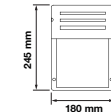

WALL LAMP

SKU	Model	Box Qty
7513	VT-7670	12
Material:	Stainless Steel+PC	
Max.Watts:	14W	
Holder:	E27	
IP Rating:	IP44	
Dimension:	250x90x100mm	

WALL LAMP

SKU	Model	Box Qty
7077	VT-754-MW	10
Material:	Aluminium+Glass	
Max.Watts:	60W	
Holder:	E27	
IP Rating:	IP44	
Dimension:	245x180x93mm	