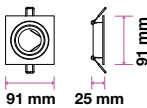

RECESSED FITTING-SQUARE-GU10

Model No: VT-782SQ-WH
SKU: 3605
Base: 1XGU10
Material: Aluminium
Color: White
Size(mm): 91x91x25
Cutting Size: 75x75
Box Qty: 100