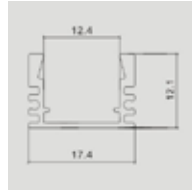

MOUNTING KIT

Model	SKU	Size(mm)	Color	Box Qty
VT-8116	3358	2000x17.4x12.1	Silver	120