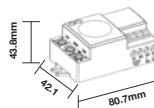

Sensor Type: Microwave
Detection Range: 360°
Voltage: AC:220-240V,50/60Hz
Detection Distance: 1-8m(radius) Adjustable
Ambient Light: 0<3-2000LUX(Adjustable)
Body Type: Plastic
IP Rating: IP20
Dimension: 80.7x42.1x43.8mm
Time Delay: Min. 10sec±3sec, Max.12min±1min
Rated Load: Max 300W(LED)