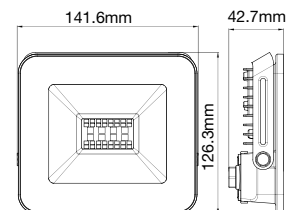

SKU	Model	Watts	Lumens	Size(mm)	Box Qty
5984 - RGB+W/WW/DW	VT-5020-White	20W	1400	141.6x126.3x42.7	20
5985 - RGB+W/WW/DW	VT-5020-Black	20W	1400	141.x126.36x42.7	20