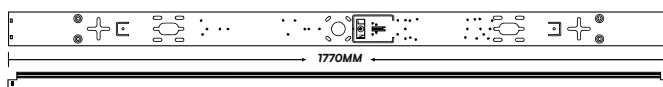

NEW LED BATTEN FITTINGS - 6 FEET

SKU	Model	Watts	Lumens	Box Qty
7019 | 3IN1	VT-4006	40W 50W 60W	3000K - 5000 lm | 4000K - 5800 lm | 6500K - 5400 lm 3000K - 6000 lm | 4000K - 7000 lm | 6500K - 6250 lm 3000K - 6900 lm | 4000K - 8100 lm | 6500K - 7200 lm	6 pcs
7020 | 3IN1	VT-4006S (Sensor)	40W 50W 60W	3000K - 5000 lm | 4000K - 5800 lm | 6500K - 5400 lm 3000K - 6000 lm | 4000K - 7000 lm | 6500K - 6250 lm 3000K - 6900 lm | 4000K - 8100 lm | 6500K - 7200 lm	6 pcs
7021 | 3IN1	VT-4006E (Emergency Battery)	40W 50W 60W	3000K - 5000 lm | 4000K - 5800 lm | 6500K - 5400 lm 3000K - 6000 lm | 4000K - 7000 lm | 6500K - 6250 lm 3000K - 6900 lm | 4000K - 8100 lm | 6500K - 7200 lm	6 pcs
7022 | 3IN1	VT-4006SE (Sensor+Emergency Battery)	40W 50W 60W	3000K - 5000 lm | 4000K - 5800 lm | 6500K - 5400 lm 3000K - 6000 lm | 4000K - 7000 lm | 6500K - 6250 lm 3000K - 6900 lm | 4000K - 8100 lm | 6500K - 7200 lm	6 pcs