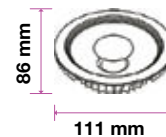

SKU	Model	Watts	Lumens	EQ .Watts	Base	Beam Angle	Size(mm)	Box Qty
4084 - 3000K WARM WHITE 4062 - 4000K DAY WHITE 4061 - 6400K WHITE	VT-1110-20	15W	950	75W	G53	20°	Ø111x86x63	60
214084 - 3000K WARM WHITE 214062 - 4000K DAY WHITE	VT-1110-20-N	12W	3000K-1030 4000K-1050	75W	G53	20°	Ø111x86x63	60
4257 - 3000K WARM WHITE 4256 - 4000K DAY WHITE	VT-1110-40	15W	950	25W	G53	40°	Ø111x86x63	60
214257 - 3000K WARM WHITE 214256 - 4000K DAY WHITE 214255 - 6000K WHITE	VT-1110-40-N	12W	3000K-1085 4000K-1160 6000K-1200	25W	G53	40°	Ø111x86x63	60