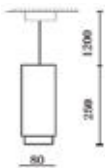

CEILING FITTING-GU10

Model No: VT-789
 SKU: **3618**
 Base: 2XGU10
 Material: Aluminium
 Color: White
 Size(mm): 230x75x138
 Cutting Size: NA
 Box Qty: 20

PENDANT METAL-MATT ROSE GOLD BOTTOM

Model No: VT-864-MR
 SKU: **3130**
 Base: GU10
 Material: Gypsum with metal
 Color: Grey+Matt Rose Gold
 Size(mm): ϕ 80x250
 Cutting Size: N/A
 Box Qty: 9