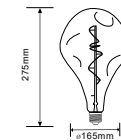

LED AMBER SPIRAL FILAMENT A165 BULBS E27

Voltage/Frequency	AC:220-240V,50Hz
Beam Angle	300°
PF	>0.5
CRI	>80