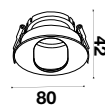

RECESSED FITTING ROUND-GU10

Model No: VT-873-WG
SKU: 3158
Base: GU10
Material: Aluminium+PC
Color: White+Gold
Size(mm): 80x42
Cutting Size: 75
Box Qty: 50

RECESSED FITTING ROUND-GU10

Model No: VT-874-WG
SKU: 3162
Base: GU10
Material: Aluminium+PC
Color: White+Gold
Size(mm): 80x42
Cutting Size: 75
Box Qty: 50