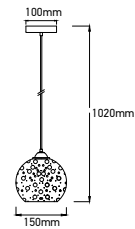

3D GLASS BLACK CANOPY

SKU	Model	Material:	Glass
40111	VT-7152	Holder:	E27
		Dimension:	ø150x100x1020mm
		Box Qty:	8