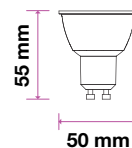

LED SPOTLIGHTS - 110° BEAM ANGLE

Voltage/Frequency	AC:220-240V,50Hz
Life Span	30,000 hr
PF	>0.5
CRI	>80