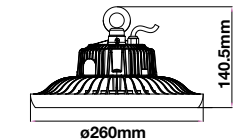

SKU	Model	Watts	Lumens	Box Qty	Size
20063 | 4000K DAY WHITE 20064 | 5000K WHITE	VT-9-114	100W	12000	1 pcs	ø260x140.5mm

NEW