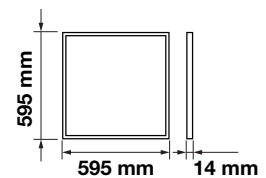

UGR<19 LED PANELS-60X60

- IP20 Rating.
- SMD-Samsung Chip
- 5 Years Warranty
- AC:200-240V, 50/60Hz
- Body Type: Aluminium + PMMA + PP
- 110° Beam Angle
- CRI >80
- PF>0.9
- 50,000 hr lifespan
- On/Off Cycle >25000