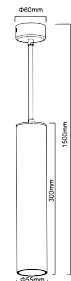

PENDANT BLACK-GU10-30CM

Model No: VT-976-30CM
SKU: 6686
Base: GU10
Material: Aluminum
Color: Black
Size(mm): 35.5x35.5x43
Cutting Size: NA
Box Qty: 20