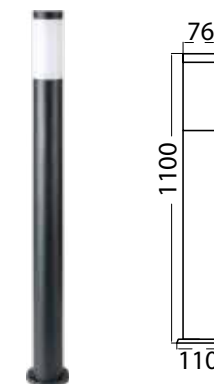

Material: Stainless Steel+PC Diffuser
 Max.Watts: 60W
 Holder: E27
 IP Rating: IP44
 Dimension: 76x110x800mm

BOLLARD LAMPS

SKU	Model	Box Qty
8963	VT-838-G110	6

Material: Stainless Steel+PC Diffuser
 Max.Watts: 60W
 Holder: E27
 IP Rating: IP44
 Dimension: 76x110x1100mm