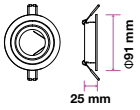

RECESSED FITTING GU10

Model No: VT-782RD-B
SKU: 8936
Base: 1XGU10
Material: Aluminium
Color: Black
Size(mm): Ø91x25
Cutting Size: Ø75
Box Qty: 100