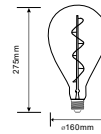

LED SMOKY SPIRAL FILAMENT A160 BULBS E27

Voltage/Frequency	AC:220-240V,50Hz
Beam Angle	300°
PF	>0.5
CRI	>80