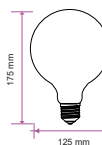

LED 3D FILAMENT BULBS G125

Voltage/Frequency	AC:220-240V,50Hz
Beam Angle	300°
PF	>0.45
CRI	>80

SKU	Model	Watts	Lumens	EQ .Watts	Base	Shape	Size(mm)	Box Qty
212706 - 3000K WARM WHITE	VT-2233-N	3W	40	NA	E27	G125	Ø125x170	20