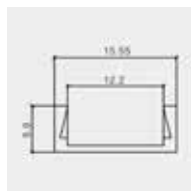

MOUNTING KIT

Model	SKU	Size(mm)	Color	Box Qty
VT-9327	3370	2000x16x7	Silver	200