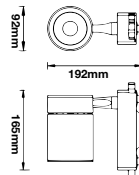

COB 4 LINE TRACK LIGHTS