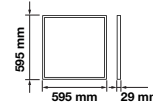

SKU	Model	Watts	Lumens	Size(mm)	Box Qty
638031 - 3000K WARM WHITE 638011 - 4000K DAY WHITE 638021 - 6500K WHITE	VT-6139	36W Single pack 110lm/w	3960	595x595x30	6
64511 - 4000K DAY WHITE	VT-6142-1	40w 6 pcs pack	3200	595x595x29	6
6451 - 4000K DAY WHITE	VT-6142	40w 6 pcs pack 100lm/w	4000	595x595x29	6
6453 - 4000K DAY WHITE 6454 - 6500K WHITE	VT-6170	70w 6 pcs pack	5950	595x595x29	6