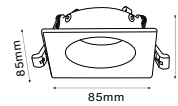

RECESSED FITTING GU10

Model No: VT-931-WRG
SKU: 6649
Base: GU10
Material: PC
Color: White+Rose Gold
Size(mm): 85x40
Cutting Size: 72
Box Qty: 50

RECESSED FITTING GU10

Model No: VT-932-WG
SKU: 6654
Base: GU10
Material: PC
Color: White+Gold
Size(mm): 85x85x40
Cutting Size: 72
Box Qty: 50

RECESSED FITTING GU10

Model No: VT-932-W
SKU: 6650
Base: GU10
Material: PC
Color: White+White
Size(mm): 85x85x40
Cutting Size: 72
Box Qty: 50

RECESSED FITTING GU10

Model No: VT-932-WRG
SKU: 6655
Base: GU10
Material: PC
Color: White+Rose Gold
Size(mm): 85x85x40
Cutting Size: 72
Box Qty: 50

RECESSED FITTING GU10

Model No: VT-932-WB
SKU: 6651
Base: GU10
Material: PC
Color: White+Black
Size(mm): 85x85x40
Cutting Size: 72
Box Qty: 50

RECESSED FITTING GU10

Model No: VT-933-W
SKU: 6656
Base: GU10
Material: PC
Color: White
Size(mm): 102x102x42
Cutting Size: 95x95
Box Qty: 50

RECESSED FITTING GU10

Model No: VT-932-B
SKU: 6652
Base: GU10
Material: PC
Color: Black+Black
Size(mm): 85x85x40
Cutting Size: 72
Box Qty: 50

RECESSED FITTING GU10

Model No: VT-933-B
SKU: 6657
Base: GU10
Material: PC
Color: Black
Size(mm): 102x102x42
Cutting Size: 95x95
Box Qty: 50

RECESSED FITTING GU10

Model No: VT-932-WC
SKU: 6653
Base: GU10
Material: PC
Color: White+Chrome
Size(mm): 85x85x40
Cutting Size: 72
Box Qty: 50

RECESSED FITTING GU10

Model No: VT-934-W
SKU: 6658
Base: GU10
Material: PC
Color: White
Size(mm): 102x42
Cutting Size: 85
Box Qty: 50