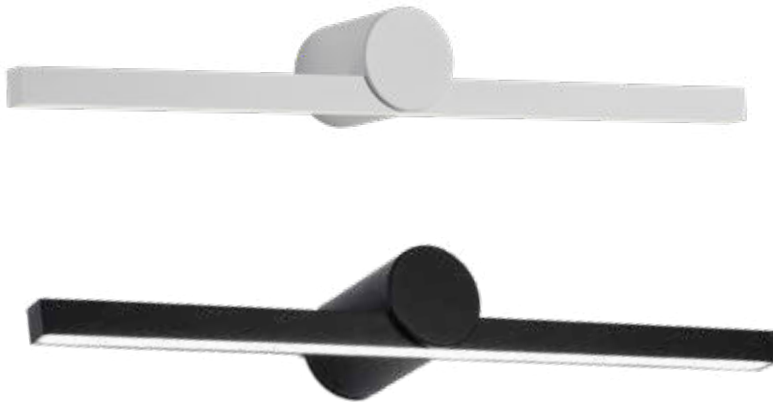

NEW LED MIRROR LIGHTS

AC:220-240V, 50/60Hz

180° Beam Angle

>80 CRI

Aluminium Body

20,000 hr lifespan

IP65 Rating

SKU	Model	Watts	Lumens	Size(mm)	Unit Color	Box Qty
405811 - 3000K WARM WHITE 405821 - 4000K DAY WHITE	VT-7022-W	10W	1530	610x100x75	White	10
405831 - 3000K WARM WHITE 405841 - 4000K DAY WHITE	VT-7022-B	10W	1530	610x100x75	Black	10