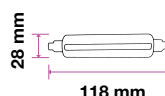

LED BULBS-R7S

Voltage/Frequency	AC:220-240V,50Hz
Beam Angle	300°
PF	>0.5
CRI	>80

SKU	Model	Watts	Lumens	EQ .Watts	Base	Shape	Size(mm)	Box Qty
212834 - 3000K WARM WHITE 212835 - 4000K DAY WHITE 212836 - 6500K WHITE	VT-2118-N	16W	2000	126W	R7S	R7S	Ø30x118	100