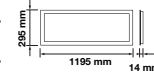

LED BIG PANELS

AC:200-240V,50/60Hz

120° Beam Angle

>0.9 PF

>80 CRI

Aluminium+PMMA+PP Body

20,000 hr lifespan

SKU	Model	Watts	Lumens	Size(mm)	Box Qty
60696 - 3000K WARM WHITE 60266 - 4000K DAY WHITE 60276 - 6400K WHITE	VT-12030	45w 6 pcs pack	3600	1195x295x14	6