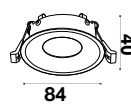

RECESSED FITTING GU10

Model No: VT-921-B
SKU: 6635
Base: GU10
Material: PC
Color: Black
Size(mm): 88x88x40
Cutting Size: 80
Box Qty: 50

RECESSED FITTING GU10

Model No: VT-931-W
SKU: 6644
Base: GU10
Material: PC
Color: White+White
Size(mm): 85x40
Cutting Size: 72
Box Qty: 50

RECESSED FITTING GU10

Model No: VT-927-W
SKU: 6638
Base: GU10
Material: PC
Color: White
Size(mm): 93x93x55
Cutting Size: 83x83
Box Qty: 50

RECESSED FITTING GU10

Model No: VT-931-WB
SKU: 6645
Base: GU10
Material: PC
Color: White+Black
Size(mm): 85x40
Cutting Size: 72
Box Qty: 50

RECESSED FITTING GU10

Model No: VT-927-B
SKU: 6639
Base: GU10
Material: PC
Color: Black
Size(mm): 93x93x55
Cutting Size: 83x83
Box Qty: 50

RECESSED FITTING GU10

Model No: VT-931-B
SKU: 6646
Base: GU10
Material: PC
Color: Black+Black
Size(mm): 85x40
Cutting Size: 72
Box Qty: 50

RECESSED FITTING GU10

Model No: VT-930-W
SKU: 6642
Base: GU10
Material: PC
Color: White
Size(mm): 81x81x40
Cutting Size: 63
Box Qty: 50

RECESSED FITTING GU10

Model No: VT-931-WC
SKU: 6647
Base: GU10
Material: PC
Color: White+Chrome
Size(mm): 85x40
Cutting Size: 72
Box Qty: 50

RECESSED FITTING GU10

Model No: VT-930-B
SKU: 6643
Base: GU10
Material: PC
Color: Black
Size(mm): 81x81x40
Cutting Size: 63
Box Qty: 50

RECESSED FITTING GU10

Model No: VT-931-WG
SKU: 6648
Base: GU10
Material: PC
Color: White+Gold
Size(mm): 85x40
Cutting Size: 72
Box Qty: 50