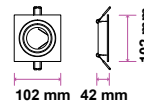

RECESSED FITTING GU10

Model No: VT-931-WRG
SKU: 6649
Base: GU10
Material: PC
Color: White+Rose Gold
Size(mm): 85x40
Cutting Size: 72
Box Qty: 50

RECESSED FITTING GU10

Model No: VT-932-WG
SKU: 6654
Base: GU10
Material: PC
Color: White+Gold
Size(mm): 85x85x40
Cutting Size: 72
Box Qty: 50

RECESSED FITTING GU10

Model No: VT-932-W
SKU: 6650
Base: GU10
Material: PC
Color: White+White
Size(mm): 85x85x40
Cutting Size: 72
Box Qty: 50

RECESSED FITTING GU10

Model No: VT-932-WRG
SKU: 6655
Base: GU10
Material: PC
Color: White+Rose Gold
Size(mm): 85x85x40
Cutting Size: 72
Box Qty: 50

RECESSED FITTING GU10

Model No: VT-932-WB
SKU: 6651
Base: GU10
Material: PC
Color: White+Black
Size(mm): 85x85x40
Cutting Size: 72
Box Qty: 50

RECESSED FITTING GU10

Model No: VT-933-W
SKU: 6656
Base: GU10
Material: PC
Color: White
Size(mm): 102x102x42
Cutting Size: 95x95
Box Qty: 50

RECESSED FITTING GU10

Model No: VT-932-B
SKU: 6652
Base: GU10
Material: PC
Color: Black+Black
Size(mm): 85x85x40
Cutting Size: 72
Box Qty: 50

RECESSED FITTING GU10

Model No: VT-933-B
SKU: 6657
Base: GU10
Material: PC
Color: Black
Size(mm): 102x102x42
Cutting Size: 95x95
Box Qty: 50

RECESSED FITTING GU10

Model No: VT-932-WC
SKU: 6653
Base: GU10
Material: PC
Color: White+Chrome
Size(mm): 85x85x40
Cutting Size: 72
Box Qty: 50

RECESSED FITTING GU10

Model No: VT-934-W
SKU: 6658
Base: GU10
Material: PC
Color: White
Size(mm): 102x42
Cutting Size: 85
Box Qty: 50