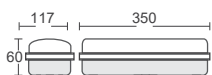

LED EXIT LIGHT - BULKHEAD

SKU	Model	Watts	Lumens	Box Qty
838 - 6000K WHITE	VT-524-S-12	4W	190	12

- IP65
- PC body
- 3 Stickers
- 30 SMD LEDs
- AC:220-240V,50/60Hz
- Wall Installation
- Ni-Cd 4.8V,900mAh Battery
- 12 hr Charging Time
- Green Light Indicator Test Button
- 3 Way Legend Available
- Mode Of Operation Maintained
- >3 hr Emergency Operation Time
- 22 Meters Viewing Distance From Both Sides