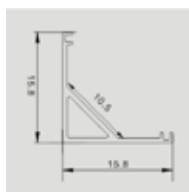

MOUNTING KIT SILVER

Model	SKU	Size(mm)	Color	Box Qty
VT-8158	10322	2000x15.8x15.8	Silver	100