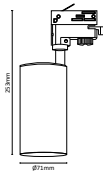

02
YEAR
WARRANTY

LED TRACK LIGHTS

V-TAC
Meaningful Innovation.

NEW COB 4 LINE TRACK LIGHTS

AC:220-240V, 50Hz Input Voltage

35° Beam Angle

>90 CRI

ABS+Aluminium Body

20,000 hr lifespan