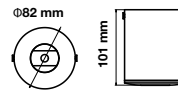

FITTING-ROUND-GU10