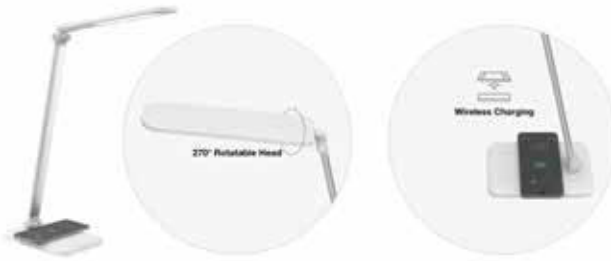

02
YEAR
WARRANTY

TABLE LAMPS

V-TAC
Meaningful Innovation.

Watts:	16W
Lumens:	1000
Material:	ABS+Aluminium
Dimension:	240x396x180
Voltage:	AC:100-240V,50/60Hz
CRI:	>80
Box Qty:	12

LED TABLE LAMP WITH
WIRELESS CHARGER

- Wireless Charging.
- 5 Levels of Brightness Dimming
- Watts as per led 0.2W.
- Rating Input DC:12V/1.5A
- 2s to reach full brightness
- 270 Degree Rotatable Head

SKU	Model	Unit Color
8519 - 3 IN 1	VT-1027	White
218519 - 3 IN 1	VT-1027-N	White