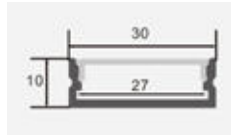

Model	SKU	Size(mm)	Color
VT-8204-S	23176	2000x30x10	Silver