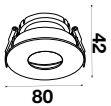

RECESSED FITTING ROUND-GU10

Model No: VT-873-WB
SKU: 3157
Base: GU10
Material: Aluminium+PC
Color: White+Black
Size(mm): 80x42
Cutting Size: 75
Box Qty: 50

RECESSED FITTING ROUND-GU10

Model No: VT-874-WB
SKU: 3161
Base: GU10
Material: Aluminium+PC
Color: White+Black
Size(mm): 80x42
Cutting Size: 75
Box Qty: 50

RECESSED FITTING ROUND-GU10

Model No: VT-873-WG
SKU: 3158
Base: GU10
Material: Aluminium+PC
Color: White+Gold
Size(mm): 80x42
Cutting Size: 75
Box Qty: 50

RECESSED FITTING ROUND-GU10

Model No: VT-874-WG
SKU: 3162
Base: GU10
Material: Aluminium+PC
Color: White+Gold
Size(mm): 80x42
Cutting Size: 75
Box Qty: 50

RECESSED FITTING ROUND-GU10

Model No: VT-873-WR
SKU: 3159
Base: GU10
Material: Aluminium+PC
Color: White+Rose Gold
Size(mm): 80x42
Cutting Size: 75
Box Qty: 50

RECESSED FITTING ROUND-GU10

Model No: VT-874-WR
SKU: 3163
Base: GU10
Material: Aluminium+PC
Color: White+Rose Gold
Size(mm): 80x42
Cutting Size: 75
Box Qty: 50

RECESSED FITTING ROUND-GU10

Model No: VT-873-WC
SKU: 3160
Base: GU10
Material: Aluminium+PC
Color: White+Chrome
Size(mm): 80x42
Cutting Size: 75
Box Qty: 50

RECESSED FITTING ROUND-GU10

Model No: VT-874-WC
SKU: 3164
Base: GU10
Material: Aluminium+PC
Color: White+Chrome
Size(mm): 80x42
Cutting Size: 75
Box Qty: 50

RECESSED FITTING ROUND-GU10

Model No: VT-874
SKU: 8596
Base: GU10
Material: Aluminium + PC
Color: Black+ Black Reflector
Size(mm): $\varnothing$ 83x40.7
Cutting Size: $\varnothing$ 75
Box Qty: 50

NEW RECESSED FITTING ROUND-GU10

Model No: VT-443-W
SKU: 10297
Base: GU10
Material: Iron+PC
Color: White+White
Size(mm): 88x88x30
Cutting Size: 75x75
Box Qty: 100