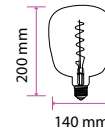

NEW

LED FILAMENT VASE SHAPE BULBS E27

Voltage/Frequency	AC:220-240V,50Hz
Beam Angle	300°
PF	NA
CRI	>80

SKU	Model	Watts	Lumens	EQ .Watts	Base	Shape	Size(mm)	Box Qty
8056	VT-2264	4W	NA	NA	E27	Vase	Ø140x200	8