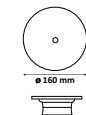

AC:220-240V,50/60Hz

105° Beam Angle

>80 CRI

PC Body

IP65 IP Rating