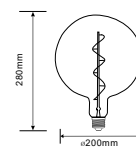

LED AMBER SPIRAL FILAMENT G200 BULBS E27

Voltage/Frequency	AC:220-240V,50Hz
Beam Angle	300°
PF	>0.5
CRI	>80

SKU	Model	Watts	Lumens	EQ .Watts	Base	Shape	Size(mm)	Box Qty
23169 - 2700K WARM WHITE	VT-2270	4W	250	NA	E27	G200	Ø200x280