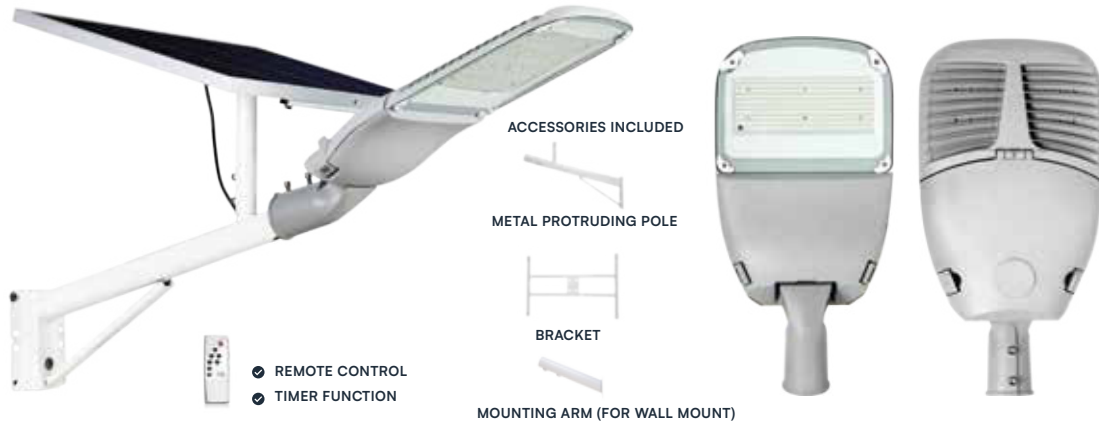

LED SOLAR STREETLIGHT

Charging Time: 4-6 hr

Working Time: 8-10 hr

IP Rating: IP65

SKU	Model	Watts	Lumens	Battery	Box Qty
7837- 4000K DAY WHITE 20341- 6400K WHITE	VT-ST303	30W	3000	6.4V-3000mAh	1