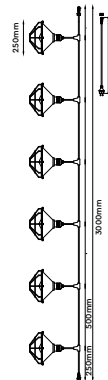

STRING LIGHTS

SKU	Model	Box Qty
8975	VT-717BS	1Pc

IP Rating: IP65
Holder Type: E27
Max Watts: 60W x6
Lampshade: Natural ϕ 250mm (Galvanized Iron)
Bulb Holder: Rose Gold ϕ 49mm (Aluminium)
Cable: Black (H05RN-F-3 $\times$ 1mm²)
L/S Wireguard: Rose Gold ϕ 256mm (Galvanized Iron)
Catenary Length: 3M Total Length (6 Luminaires at 50cm spacing)