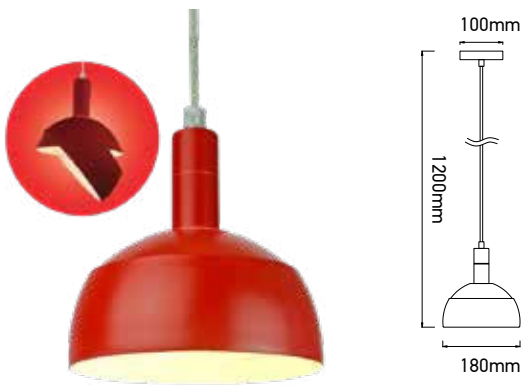

PENDANT ALUMINIUM SHADE RED

SKU	Model	Material:	Plastic+Aluminium
3924	VT-7100-R	Holder:	E14
		Dimension:	180x100x1200mm
		Box Qty:	12