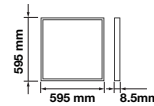

SKU	Model	Watts	Lumens	Size(mm)	Box Qty
8082 - 4000K DAY WHITE 8081 - 6400K WHITE	VT-6236	36w Single pack	3240	595x595x8.5	6