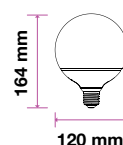

SKU	Model	Watts	Lumens	EQ .Watts	Base	Shape	Size(mm)	Box Qty
7195 - 6000K WHITE	VT-1884D	13W Dimmable	1055	75W	E27	G120	Ø120x164	12