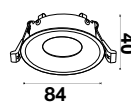

RECESSED FITTING GU10

Model No: VT-921-B
SKU: 6635
Base: GU10
Material: PC
Color: Black
Size(mm): 88x88x40
Cutting Size: 80
Box Qty: 50

RECESSED FITTING GU10

Model No: VT-931-W
SKU: 6644
Base: GU10
Material: PC
Color: White+White
Size(mm): 85x40
Cutting Size: 72
Box Qty: 50

RECESSED FITTING GU10

Model No: VT-927-W
SKU: 6638
Base: GU10
Material: PC
Color: White
Size(mm): 93x93x55
Cutting Size: 83x83
Box Qty: 50

RECESSED FITTING GU10

Model No: VT-931-WB
SKU: 6645
Base: GU10
Material: PC
Color: White+Black
Size(mm): 85x40
Cutting Size: 72
Box Qty: 50

RECESSED FITTING GU10

Model No: VT-927-B
SKU: 6639
Base: GU10
Material: PC
Color: Black
Size(mm): 93x93x55
Cutting Size: 83x83
Box Qty: 50

RECESSED FITTING GU10

Model No: VT-931-B
SKU: 6646
Base: GU10
Material: PC
Color: Black+Black
Size(mm): 85x40
Cutting Size: 72
Box Qty: 50

RECESSED FITTING GU10

Model No: VT-930-W
SKU: 6642
Base: GU10
Material: PC
Color: White
Size(mm): 81x81x40
Cutting Size: 63
Box Qty: 50

RECESSED FITTING GU10

Model No: VT-931-WC
SKU: 6647
Base: GU10
Material: PC
Color: White+Chrome
Size(mm): 85x40
Cutting Size: 72
Box Qty: 50

RECESSED FITTING GU10

Model No: VT-930-B
SKU: 6643
Base: GU10
Material: PC
Color: Black
Size(mm): 81x81x40
Cutting Size: 63
Box Qty: 50

RECESSED FITTING GU10

Model No: VT-931-WG
SKU: 6648
Base: GU10
Material: PC
Color: White+Gold
Size(mm): 85x40
Cutting Size: 72
Box Qty: 50