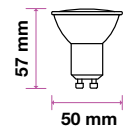

Voltage/Frequency	AC:220-240V,50Hz
PF	>0.5
CRI	>80