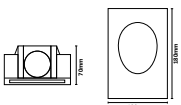

RECESSED FITTING GU10

Model No: VT-11007
SKU: **6770**
Base: GU10
Material: Plaster
Color: White
Size(mm): 180x120x70
Cutting Size: 185x125
Box Qty: 12

NEW