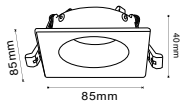

RECESSED FITTING GU10

Model No: VT-931-WRG
SKU: 6649
Base: GU10
Material: PC
Color: White+Rose Gold
Size(mm): 85x40
Cutting Size: 72
Box Qty: 50

RECESSED FITTING GU10

Model No: VT-932-WG
SKU: 6654
Base: GU10
Material: PC
Color: White+Gold
Size(mm): 85x85x40
Cutting Size: 72
Box Qty: 50

RECESSED FITTING GU10

Model No: VT-932-W
SKU: 6650
Base: GU10
Material: PC
Color: White+White
Size(mm): 85x85x40
Cutting Size: 72
Box Qty: 50

RECESSED FITTING GU10

Model No: VT-932-WRG
SKU: 6655
Base: GU10
Material: PC
Color: White+Rose Gold
Size(mm): 85x85x40
Cutting Size: 72
Box Qty: 50

RECESSED FITTING GU10

Model No: VT-932-WB
SKU: 6651
Base: GU10
Material: PC
Color: White+Black
Size(mm): 85x85x40
Cutting Size: 72
Box Qty: 50

RECESSED FITTING GU10

Model No: VT-933-W
SKU: 6656
Base: GU10
Material: PC
Color: White
Size(mm): 102x102x42
Cutting Size: 95x95
Box Qty: 50

RECESSED FITTING GU10

Model No: VT-932-B
SKU: 6652
Base: GU10
Material: PC
Color: Black+Black
Size(mm): 85x85x40
Cutting Size: 72
Box Qty: 50

RECESSED FITTING GU10

Model No: VT-933-B
SKU: 6657
Base: GU10
Material: PC
Color: Black
Size(mm): 102x102x42
Cutting Size: 95x95
Box Qty: 50

RECESSED FITTING GU10

Model No: VT-932-WC
SKU: 6653
Base: GU10
Material: PC
Color: White+Chrome
Size(mm): 85x85x40
Cutting Size: 72
Box Qty: 50

RECESSED FITTING GU10

Model No: VT-934-W
SKU: 6658
Base: GU10
Material: PC
Color: White
Size(mm): 102x42
Cutting Size: 85
Box Qty: 50