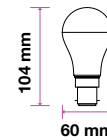

Voltage/Frequency	AC:220-240V,50Hz
Beam Angle	200°
PF	>0.5
CRI	>80

SKU	Model	Watts	Lumens	EQ .Watts	Base	Shape	Size(mm)	Box Qty
7402 - 4000K DAY WHITE 7403 - 6400K WHITE	VT-2189	9W	806	60W	B22	A60	Ø60x104	100
217422 - 3000K WARM WHITE 217402 - 4000K DAY WHITE 217403 - 6500K WHITE	VT-2189-N	8.5W	806	60W	B22	A60	Ø60x108	100
7229 - 2700K WARM WHITE	VT-2015-B22	15W	1350	90W	B22	A65	Ø66.5x134	100
217229 - 3000K WARM WHITE	VT-2015-B22-N	15W	1521	100W	B22	A65	Ø65x134	100