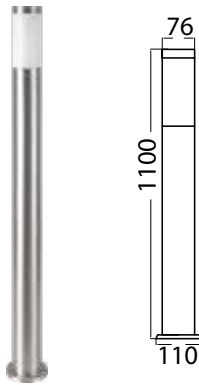

BOLLARD LAMPS

SKU	Model	Box Qty
8962	VT-838-S110	6

Material: Stainless Steel+PC Diffuser
Max.Watts: 60W
Holder: E27
IP Rating: IP44
Dimension: 76x110x1100mm

NEW BOLLARD LAMPS

SKU	Model
23061	VT-1195

Material: Aluminium+Iron+Glass
Max.Watts: 60W
Holder: E27
IP Rating: IP65
Dimension: 155x155x790mm