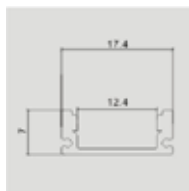

MOUNTING KIT SILVER

Model	SKU	Size(mm)	Color	Box Qty
VT-8157	10321	2000x17.4x7	Silver	100