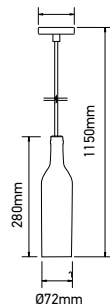

YELLOW PENDANT HOLDER BOTTLE

SKU	Model	Material:	Glass
3773	VT-7558-Y	Holder:	E14
		Dimension:	72x280x1150mm
		Box Qty:	25