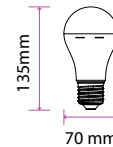

LED EMERGENCY BULBS

Voltage/Frequency	AC:220-240V,50Hz
Life Span	20,000 hr
PF	NA
CRI	>80

SKU	Model	Watts	Lumens	EQ .Watts	Base	Shape	Size	Box Qty
7010 | 4000K DAY WHITE	VT-509	9W	720	50w	E27	A70	Ø70x135mm	100

NEW