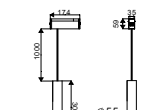

SKU	Model	Watts	Lumens	Size(mm)	Box Qty
7968 | 3000K WARM WHITE	VT-4315	15W	1000	300x55mm	12
7969 | 4000K DAY WHITE