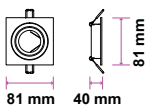

RECESSED FITTING GU10

Model No: VT-921-B
SKU: 6635
Base: GU10
Material: PC
Color: Black
Size(mm): 88x88x40
Cutting Size: 80
Box Qty: 50

RECESSED FITTING GU10

Model No: VT-931-W
SKU: 6644
Base: GU10
Material: PC
Color: White+White
Size(mm): 85x40
Cutting Size: 72
Box Qty: 50

RECESSED FITTING GU10

Model No: VT-927-W
SKU: 6638
Base: GU10
Material: PC
Color: White
Size(mm): 93x93x55
Cutting Size: 83x83
Box Qty: 50

RECESSED FITTING GU10

Model No: VT-931-WB
SKU: 6645
Base: GU10
Material: PC
Color: White+Black
Size(mm): 85x40
Cutting Size: 72
Box Qty: 50

RECESSED FITTING GU10

Model No: VT-927-B
SKU: 6639
Base: GU10
Material: PC
Color: Black
Size(mm): 93x93x55
Cutting Size: 83x83
Box Qty: 50

RECESSED FITTING GU10

Model No: VT-931-B
SKU: 6646
Base: GU10
Material: PC
Color: Black+Black
Size(mm): 85x40
Cutting Size: 72
Box Qty: 50

RECESSED FITTING GU10

Model No: VT-930-W
SKU: 6642
Base: GU10
Material: PC
Color: White
Size(mm): 81x81x40
Cutting Size: 63
Box Qty: 50

RECESSED FITTING GU10

Model No: VT-931-WC
SKU: 6647
Base: GU10
Material: PC
Color: White+Chrome
Size(mm): 85x40
Cutting Size: 72
Box Qty: 50

RECESSED FITTING GU10

Model No: VT-930-B
SKU: 6643
Base: GU10
Material: PC
Color: Black
Size(mm): 81x81x40
Cutting Size: 63
Box Qty: 50

RECESSED FITTING GU10

Model No: VT-931-WG
SKU: 6648
Base: GU10
Material: PC
Color: White+Gold
Size(mm): 85x40
Cutting Size: 72
Box Qty: 50