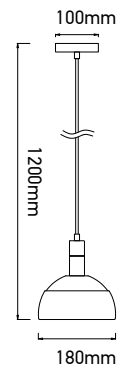

PENDANT ALUMINIUM SHADE GREY

SKU	Model	Material:	Plastic+Aluminium
3922	VT-7100-G	Holder:	E14
		Dimension:	180x100x1200mm
		Box Qty:	12