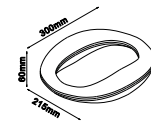

SKU	Model	Watts	Lumens	Unit Color	Size(mm)	Box Qty
218309 - 3000K WARM WHITE	VT-811-B-N	10W	1070	Black	300x215x60	20

NEW