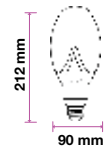

LED OLIVE LAMP

Voltage/Frequency	AC:220-240V,50Hz
Life Span	20,000 hr
PF	>0.9
CRI	>80

SKU	Model	Watts	Lumens	EQ .Watts	Base	Shape	Size	Box Qty
21284 | 4000K DAY WHITE 21285 | 6500K WHITE	VT-240-N	36W	3960	250w	E27	NA	Ø90x212mm	30