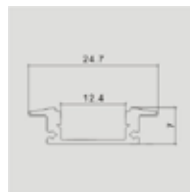

MOUNTING KIT

Model	SKU	Size(mm)	Color	Box Qty
VT-8106-M	3350	2000x24.7x7	Silver	180
VT-8122-W	3368	2000x24.7x7	White	180