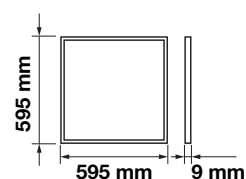

SKU	Model	Watts	Lumens	Box Qty	Size
20421 | 4000K DAY WHITE 20420 | 6400K WHITE	VT-645-1	45W	4830	6 pcs	595x595x9mm