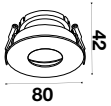

RECESSED FITTING ROUND-GU10

Model No: VT-873-WB
SKU: 3157
Base: GU10
Material: Aluminium+PC
Color: White+Black
Size(mm): 80x42
Cutting Size: 75
Box Qty: 50

RECESSED FITTING ROUND-GU10

Model No: VT-874-WB
SKU: 3161
Base: GU10
Material: Aluminium+PC
Color: White+Black
Size(mm): 80x42
Cutting Size: 75
Box Qty: 50

RECESSED FITTING ROUND-GU10

Model No: VT-873-WG
SKU: 3158
Base: GU10
Material: Aluminium+PC
Color: White+Gold
Size(mm): 80x42
Cutting Size: 75
Box Qty: 50

RECESSED FITTING ROUND-GU10

Model No: VT-874-WG
SKU: 3162
Base: GU10
Material: Aluminium+PC
Color: White+Gold
Size(mm): 80x42
Cutting Size: 75
Box Qty: 50

RECESSED FITTING ROUND-GU10

Model No: VT-873-WR
SKU: 3159
Base: GU10
Material: Aluminium+PC
Color: White+Rose Gold
Size(mm): 80x42
Cutting Size: 75
Box Qty: 50

RECESSED FITTING ROUND-GU10

Model No: VT-874-WR
SKU: 3163
Base: GU10
Material: Aluminium+PC
Color: White+Rose Gold
Size(mm): 80x42
Cutting Size: 75
Box Qty: 50

RECESSED FITTING ROUND-GU10

Model No: VT-873-WC
SKU: 3160
Base: GU10
Material: Aluminium+PC
Color: White+Chrome
Size(mm): 80x42
Cutting Size: 75
Box Qty: 50

RECESSED FITTING ROUND-GU10

Model No: VT-874-WC
SKU: 3164
Base: GU10
Material: Aluminium+PC
Color: White+Chrome
Size(mm): 80x42
Cutting Size: 75
Box Qty: 50

RECESSED FITTING ROUND-GU10

Model No: VT-874
SKU: 8596
Base: GU10
Material: Aluminium + PC
Color: Black+ Black Reflector
Size(mm): $\varnothing$ 83x40.7
Cutting Size: $\varnothing$ 75
Box Qty: 50

NEW RECESSED FITTING ROUND-GU10

Model No: VT-443-W
SKU: 10297
Base: GU10
Material: Iron+PC
Color: White+White
Size(mm): 88x88x30
Cutting Size: 75x75
Box Qty: 100