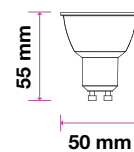

SKU	Model	Watts	Lumens	EQ .Watts	Base	Beam Angle	Size	Box Qty
21875 | 3000K WARM WHITE 21876 | 4000K DAY WHITE 21877 | 6500K WHITE	VT-291-N	7.5W	610	70w	GU10	38°	Ø50x55mm	200