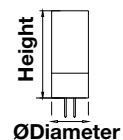

LED CAPSULE LIGHTS

Voltage/Frequency	DC:12V
Life Span	30,000 hr
PF	>0.5
CRI	>81