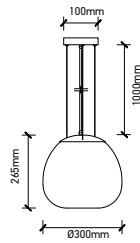

DESIGNER GLASS GUN GREY

SKU	Model	Material:	Glass
3887	VT-7292	Holder:	E27
		Dimension:	Ø300x265x1000mm
		Box Qty:	8