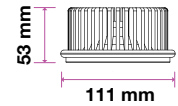

SKU	Model	Watts	Lumens	EQ .Watts	Base	Beam Angle	Size(mm)	Box Qty
2792 - 3000K WARM WHITE 2793 - 4000K DAY WHITE	VT-1121	20W	1800	130W	N/A	40°/20°	Ø111x53	50
212792 - 3000K WARM WHITE 212793 - 4000K DAY WHITE 212794 - 6500K WHITE	VT-1121-N	20W	1700	130W		40°/20°	Ø111x53	50