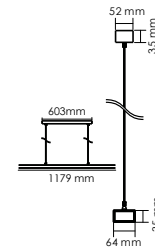

UP & DOWN LINEAR LIGHTS (NON-LINKABLE)

This modern range of suspended linear lights has up & down illumination for a more evenly distributed light that creates a subtle ambience yet sufficient lighting for any commercial setting. Linear up & down lights are offered in two colour variants - silver and white.

- 30,000 hr Lifespan
- AC:100-240V,50Hz
- Aluminium Body
- 1-10V Dimmable
- 1.5 Meter Wire Length
- Beam angle: Up-110°, Down-50°

SKU	Unit Color	Model	Watts	Lumens	Box Qty	Size
607 | 4000K DAY WHITE	Silver	VT-7-61-S	UP 30W DOWN 30W	UP-3300 DOWN-3300	8	1179x64x35mm
606 | 4000K DAY WHITE	White	VT-7-61-W	UP 30W DOWN 30W	UP-3300 DOWN-3300	8	1179x64x35mm

LINEAR SURFACED LIGHTS

Discover V-TAC's reliable 40W linear lights. Designed with excellent heat dissipation, these fixtures boast a staggering 30,000h lifespan and efficient LEDs provided by Samsung, making them the perfect replacement for traditional, inefficient linear lights.

- 30,000 hr Lifespan
- UGR<19
- Linkable with connectors
- 120° Beam Angle