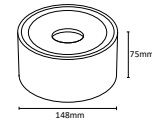

SKU	Model	Watts	Lumens	Size(mm)
23155 - 3IN1	VT-2825-W	20W	1408	Ø148x75
23157 - 3IN1	VT-2833-W	28W	2500	Ø178x87