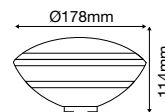

SKU	Model	Watts	Lumens	Size(mm)	Box Qty
7558 - RGB	VT-1268	8w	800	178x114mm	12
7562 - RGB	VT-1263	12w	1200	178x114mm	12