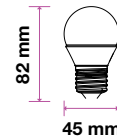

SKU	Model	Watts	Lumens	EQ .Watts	Base	Shape	Size(mm)	Box Qty
214160 - 3000K WARM WHITE 214162 - 4000K DAY WHITE 214207 - 6500K WHITE	VT-1830-N	3.7W	320	25W	E27	G45	Ø45x80	200
7407 - 2700K WARM WHITE	VT-1879N	5.5W	470	40W	E27	G45	Ø45x81	200
217407 - 3000K WARM WHITE 217408 - 4000K DAY WHITE 217409 - 6500K WHITE	VT-1879N-N	4.5W	470	40W	E27	G45	Ø45x80	200