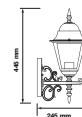

SKU	Model	Box Qty
7521	VT-761-B	8

Material: Aluminium+Glass
Max.Watts: 60W
Holder: E27
IP Rating: IP44
Dimension: 245x445x185mm