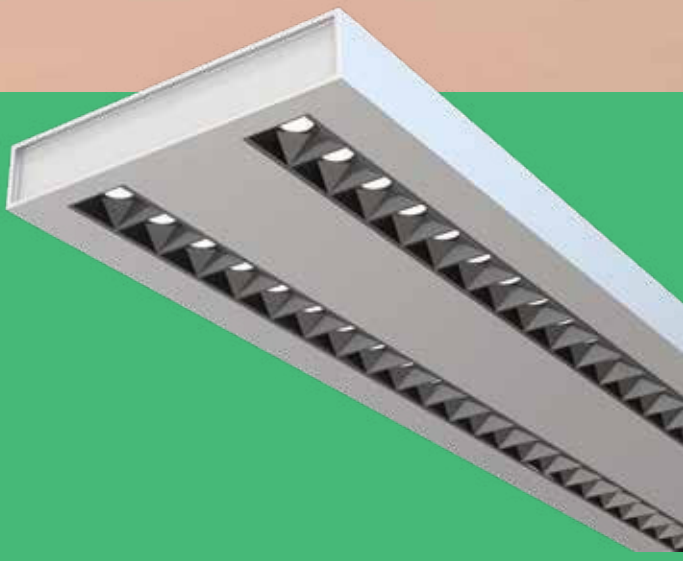

V-TAC
Meaningful Innovation.

SAMSUNG
LED
Illuminated

LED Linear Lights

V-TAC LED Linear Lights are an energy-efficient, low-maintenance alternative to traditional linear fluorescent fixtures in industrial, commercial, and light assembly applications. It is the optimal solution for conventional lighting systems and excellent for new installations due to its low installation cost.

Key Features

- Saves 80% energy
- No ultraviolet or infrared radiation
- Flexible, Compact & Adjustable design
- No lead or mercury content – environmentally friendly
- Provides uniform illumination & enhances the appeal of any environment
- Continuous row modular system