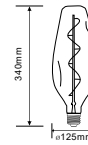

**LED AMBER SPIRAL FILAMENT
B125 BULBS E27**

Voltage/Frequency	AC:220-240V,50Hz
Beam Angle	300°
PF	>0.5
CRI	>80