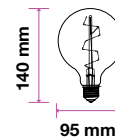

AMBER COVER -FILAMENT-GLOBE-E27

Voltage/Frequency	AC:220-240V,50Hz
Beam Angle	300°
PF	>0.4
CRI	>80

SKU	Model	Watts	Lumens	EQ .Watts	Base	Shape	Size(mm)	Box Qty
217146 - 2200K WARM WHITE	VT-2024-N	4W	350	35W	E27	G95	Ø95x140	20