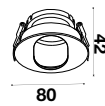

RECESSED FITTING ROUND-GU10

Model No: VT-873-WR
SKU: 3159
Base: GU10
Material: Aluminium+PC
Color: White+Rose Gold
Size(mm): 80x42
Cutting Size: 75
Box Qty: 50

RECESSED FITTING ROUND-GU10

Model No: VT-874-WR
SKU: 3163
Base: GU10
Material: Aluminium+PC
Color: White+Rose Gold
Size(mm): 80x42
Cutting Size: 75
Box Qty: 50