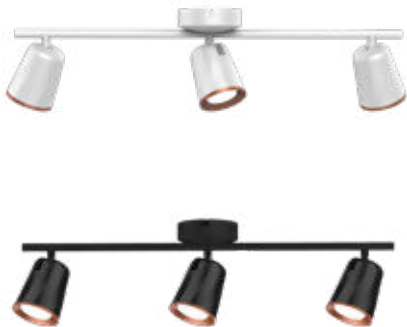

LED TRIPPLE HEAD WALL LIGHTS

AC:220-240V,50/60Hz

100° Beam Angle

>0.5 PF

>80 CRI

Plastic+Metal Body

IP20 IP Rating

SKU	Model	Watts	Lumens	Unit Color	Size(mm)	Box Qty
8258 - 3000K WARM WHITE 8260 - 4000K DAY WHITE	VT-818-W	18W	1440	White	605x100x93	12
218258 - 3000K WARM WHITE 218260 - 4000K DAY WHITE	VT-818-W-N	15W	1740	White	605x100x93	12
8259 - 3000K WARM WHITE 8261 - 4000K DAY WHITE	VT-818-B	18W	1440	Black	605x100x93	12
218259 - 3000K WARM WHITE 218261 - 4000K DAY WHITE	VT-818-B-N	15W	1740	Black	605x100x93	12