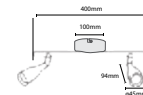

SKU	Model	Watts	Lumens	Unit Color	Size(mm)	Box Qty
8268 - 4000K DAY WHITE	VT-810-W	9W	720	White	400x100x94	12
218266 - 3000K WARM WHITE	VT-810-W-N	9W	820	White	400x100x94	12
8267 - 3000K WARM WHITE 8269 - 4000K DAY WHITE	VT-810-B	9W	720	Black	400x100x94	12
218269 - 4000K DAY WHITE	VT-810-B-N	9W	840	Black	400x100x94	12