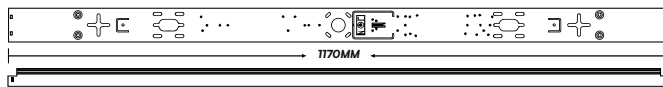

NEW LED BATTEN FITTINGS - 4 FEET

SKU	Model	Watts	Lumens	Box Qty
7011 | 3IN1	VT-4004	20W 30W 40W	3000K - 2500 lm | 4000K - 2800 lm | 6500K - 2700 lm 3000K - 3600 lm | 4000K - 4200 lm | 6500K - 3750 lm 3000K - 4600 lm | 4000K - 5400 lm | 6500K - 4800 lm	6 pcs
7012 | 3IN1	VT-4004S (Sensor)	20W 30W 40W	3000K - 2500 lm | 4000K - 2800 lm | 6500K - 2700 lm 3000K - 3600 lm | 4000K - 4200 lm | 6500K - 3750 lm 3000K - 4600 lm | 4000K - 5400 lm | 6500K - 4800 lm	6 pcs
7013 | 3IN1	VT-4004E (Emergency Battery)	20W 30W 40W	3000K - 2500 lm | 4000K - 2800 lm | 6500K - 2700 lm 3000K - 3600 lm | 4000K - 4200 lm | 6500K - 3750 lm 3000K - 4600 lm | 4000K - 5400 lm | 6500K - 4800 lm	6 pcs
7014 | 3IN1	VT-4004SE (Sensor+Emergency Battery)	20W 30W 40W	3000K - 2500 lm | 4000K - 2800 lm | 6500K - 2700 lm 3000K - 3600 lm | 4000K - 4200 lm | 6500K - 3750 lm 3000K - 4600 lm | 4000K - 5400 lm | 6500K - 4800 lm	6 pcs