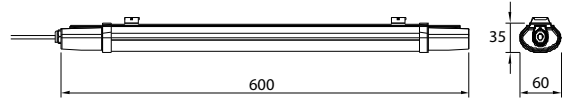

WATERPROOF FITTING-S SERIES