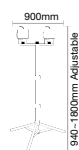

TRIPOD STAND-YELLOW

SKU	Model	Size(mm)	Box Qty
9104	VT-41150Y	900x940~1800	8

TRIPOD STAND-BLACK

SKU	Model	Size(mm)	Box Qty
9546	VT-41150B	900x940~1800	8

FLOODLIGHT STAND-85X15CM

SKU	Model	Suitable For	Size(mm)	Box Qty
3623	VT-794	10-50w	850x150	4
3622	VT-793	70-200w	870x200	4