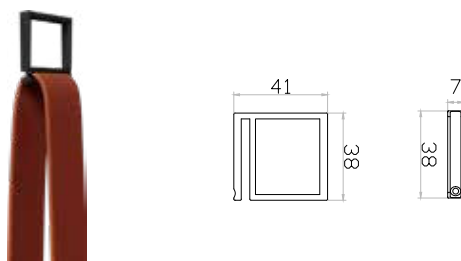

NEW BELT SUPPORT

SKU	Size(mm)	Unit Color
23135	41x7x38	Sandy Black