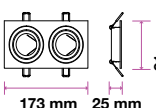

RECESSED FITTING-ROUND-GU10

Model No: VT-7227RD-WH
SKU: 3469
Base: GU10
Material: Ferrum
Color: White
Size(mm): Ø99x30.8
Cutting Size: Ø74
Box Qty: 100

RECESSED FITTING-SQUARE-GU10

Model No: VT-783SQ-WH
SKU: 3607
Base: 2XGU10
Material: Aluminium
Color: White
Size(mm): 173x91x25
Cutting Size: 155x75
Box Qty: 50