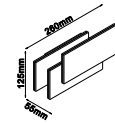

SKU	Model	Watts	Lumens	Unit Color	Size(mm)	Box Qty
218202 - 3000K WARM WHITE	VT-712-W-N	11W	1368	White	260x125x55	20
218204 - 3000K WARM WHITE	VT-712-B-N	11W	1368	Black	260x125x55	20