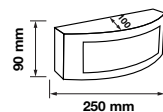

BOLLARD LAMPS WITH SENSOR AND SOCKET

SKU v	Model	Box Qty
8976	VT-838-GS60	6
Material:	Stainless Steel+PC Diffuser	
Max.Watts:	60W	
Detection Angle:	100°	
Detection Range:	2-8M	
Ambient Light:	2-200Lux	
Time Delay:	5sec to 5min	
Holder:	E27	
IP Rating:	IP44	
Dimension:	76x110x600mm	

BOLLARD LAMPS WITH SENSOR AND SOCKET

SKU v	Model	Box Qty
8977	VT-838-SS60	6
Material:	Stainless Steel+PC Diffuser	
Max.Watts:	60W	
Detection Angle:	100°	
Detection Range:	2-8M	
Ambient Light:	2-200Lux	
Time Delay:	5sec to 5min	
Holder:	E27	
IP Rating:	IP44	
Dimension:	76x110x600mm	

NEW WALL LAMPS E14

SKU	Model
10561	VT-1190
Material:	Iron
Max.Watts:	30W
Holder:	E14
IP Rating:	IP65
Dimension:	200x168x350mm

WALL LAMP

SKU	Model	Box Qty
8517	VT-837-B	10
Material:	Aluminium+Clear Glass	
Max.Watts:	60W	
Holder:	E27	
IP Rating:	IP44	
Dimension:	113x236x113mm	

WALL LAMP

SKU	Model	Box Qty
7513	VT-7670	12
Material:	Stainless Steel+PC	
Max.Watts:	14W	
Holder:	E27	
IP Rating:	IP44	
Dimension:	250x90x100mm	

WALL LAMP

SKU	Model	Box Qty
7077	VT-754-MW	10
Material:	Aluminium+Glass	
Max.Watts:	60W	
Holder:	E27	
IP Rating:	IP44	
Dimension:	245x180x93mm	

WALL LAMP

SKU	Model	Box Qty
8628	VT-835	6
Material:	Stainless Steel+PC	
Max.Watts:	40w	
Holder:	E27	
IP Rating:	IP44	
Dimension:	148x165x245mm	

WALL LAMP

SKU	Model	Box Qty
10422	VT-1158	20
Material:	Aluminium+Iron+Glass	
Max.Watts:	60W	
Holder:	E27	
IP Rating:	IP44	
Dimension:	250x305x340mm