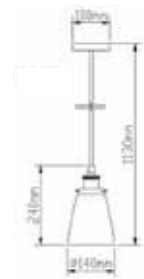

TRANSPARENT GLASS METAL SERIES

SKU	Model	Material:	Glass+Metal
3735	VT-7140-T	Holder:	E27
		Dimension:	140x240x1130mm
		Box Qty:	8