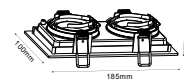

RECESSED FITTING SQUARE-GU10

Model No: VT-886
SKU: 8877
Base: 2xGU10
Material: Aluminium
Color: White+Black
Size(mm): 185x100x45
Cutting Size: 175x85
Box Qty: 20