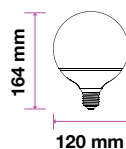

Voltage/Frequency	AC:220-240V,50Hz
Life Span	30,000 hr
PF	>0.5
CRI	>80