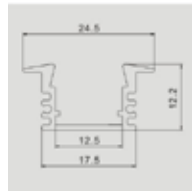

MOUNTING KIT

Model	SKU	Size(mm)	Color	Box Qty
VT-8107	3351	2000x23x15.5	Silver	120

MOUNTING KIT

Model	SKU	Size(mm)	Color	Box Qty
VT-9327	3370	2000x16x7	Silver	200

MOUNTING KIT

Model	SKU	Size(mm)	Color	Box Qty
VT-8115	3357	2000x24.5x12.2	Silver	120