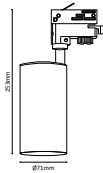

NEW COB 4 LINE TRACK LIGHTS

AC:220-240V, 50Hz Input Voltage

35° Beam Angle

>90 CRI

ABS+Aluminium Body

20,000 hr lifespan