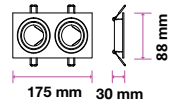

NEW RECESSED FITTING GU10

Model No: VT-439
SKU: 10298
Base: 2xGU10
Material: Iron+PC
Color: White+White
Size(mm): 175x88x30
Cutting Size: 160x75
Box Qty: 50