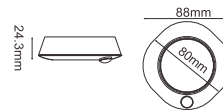

02
YEAR
WARRANTY

((o))
PIR
MOTION
SENSOR

SKU	Model	Watts	Lumens	Box Qty
813 | 4000K DAY WHITE	VT-80	1.5W	80	50 pcs