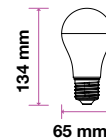

LED A65-2PCS BLISTER PACK-E27

Voltage/Frequency	AC:220-240V,50Hz
Beam Angle	200°
PF	>0.5
CRI	>80

SKU	Model	Watts	Lumens	EQ .Watts	Base	Shape	Size(mm)	Box Qty
7300 - 2700K WARM WHITE 7302 - 6400K WHITE	VT-2117	15W	1350	90W	E27	A65	Ø66.5x134	25
212819 - 2700K WARM WHITE 212820 - 4000K DAY WHITE 212818 - 6500K WHITE	VT-2015-3PC-N	15W	1521	100W	E27	A65	Ø65x134	40