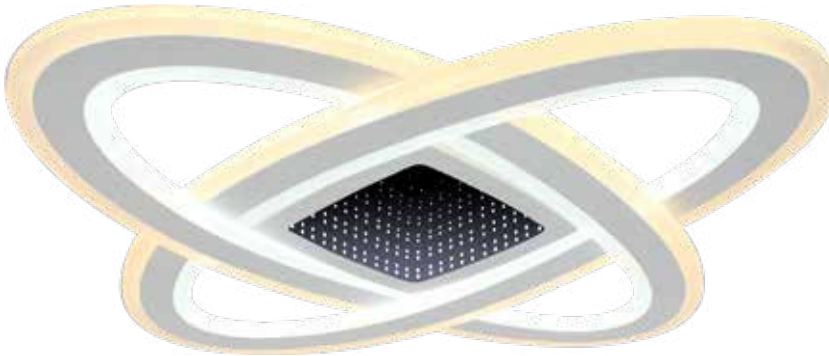

NEW SMART DECORATIVE CEILING LAMP-
3IN1-REMOTE CONTROL

AC:220-240V,50Hz

>80 CRI

20,000 hr lifespan

IP20 Rating

**REMOTE
CONTROL**

**3-IN-1
COLOR
CHANGING**

**SMART APP
CONTROL**

SKU	Model	Watts	Lumens	Size(mm)	Unit Color	Box Qty
15360 - 3IN1	VT-7962	130W	13600	620x620	White	5