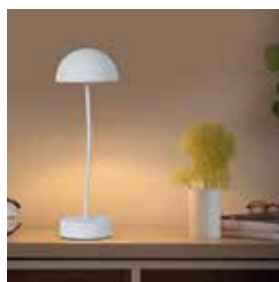

RECHARGEABLE TABLE LAMP WITH TOUCH CONTROL

Watts:	3W
Lumens:	100
Beam Angle:	180°
Material:	Metal
Dimension:	120x360
IP Rating:	IP20
Battery:	1800mAh
Cable Length:	1 Meter [Type C]
Charging Time:	4 Hours
Working Time:	4-6 Hours

SKU	Model	Unit Color
23092 - 3000K WARM WHITE	VT-7574-W	White
23093 - 3000K WARM WHITE	VT-7574-B	Black