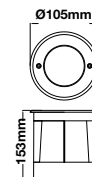

SKU	Model	Watts	Lumens	Size(mm)	Box Qty
218622 - 4000K DAY WHITE	VT-7681-N	10w	850	Ø150X153mm	12