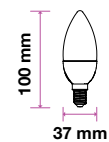

HIGH CRI BULBS-CANDLE

Voltage/Frequency	AC:220-240V,50Hz
Beam Angle	200°
PF	>0.5
CRI	>95

SKU	Model	Watts	Lumens	EQ.Watts	Base	Shape	Size(mm)	Box Qty
7496 - 6400K WHITE	VT-2226	5.5W	470	40W	E14	Candle	Ø37x100	200