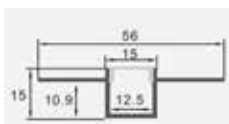

MOUNTING KIT SILVER

Model	SKU	Size(mm)	Color
VT-8201	23173	2000x55x15	Silver