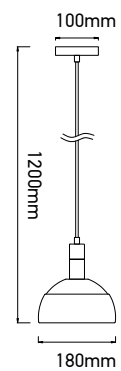

PENDANT ALUMINIUM SHADE WHITE

SKU	Model	Material:	Plastic+Aluminium
3920	VT-7100-WH	Holder:	E14
		Dimension:	180x100x1200mm
		Box Qty:	12

PENDANT ALUMINIUM SHADE PINK

SKU	Model	Material:	Plastic+Aluminium
3923	VT-7100-P	Holder:	E14
		Dimension:	180x100x1200mm
		Box Qty:	12