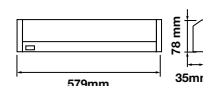

CABINET FITTING WITH SWITCH

Voltage/Frequency	AC:220-240V,50/60Hz
PF	>0.9
CRI	>80
Beam Angle	110°
On/off	>10,000
Body Type	Aluminium Body, Plastic Diffuser

02
YEAR
WARRANTY

SKU	Model	Watts	Lumens	Size	Box Qty
5068 - 3000K WARM WHITE	VT-8112	10W	800	579x78x35	12