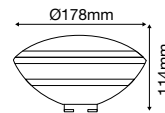

SKU	Model	Watts	Lumens	Size(mm)	Box Qty
7556 - 3000K WARM WHITE 7557 - BLUE 7555 - 6400K WHITE	VT-1258	8w	800	178x114mm	12
7560 - 3000K WARM WHITE 7561 - BLUE 7559 - 6500K WHITE	VT-1262	12w	1200	178x114mm	12