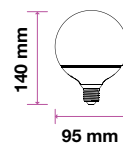

LED GLOBE BULBS-E27

Voltage/Frequency	AC:220-240V,50Hz
Beam Angle	200°
PF	>0.5
CRI	>80

SKU	Model	Watts	Lumens	EQ .Watts	Base	Shape	Size(mm)	Box Qty
4278 - 6400K WHITE	VT-1893	10W	810	60W	E27	G95	Ø95x140	12