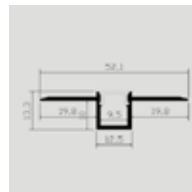

MOUNTING KIT-SILVER-SET

Model	SKU	Size(mm)	Color	Box Qty
VT-8102	3360	2000	Silver	50