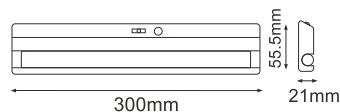

05
YEAR
WARRANTY

((o))
PIR
MOTION
SENSOR

SKU	Model	Watts	Lumens	Box Qty
814 | 4000K DAY WHITE	VT-81	1.5W	135	50 pcs