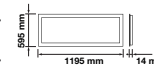

SKU	Model	Watts	Lumens	Size(mm)	Box Qty
6977 - 3IN1	VT-6255CCT	45W Single pack	5400	1195x595x14	4