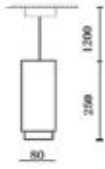

PENDANT METAL-GUN BLACK BOTTOM

Model No: VT-864-GB
SKU: **3112**
Base: GU10
Material: Gypsum with metal
Color: White+Gun Black
Size(mm): ϕ 80x250
Cutting Size: N/A
Box Qty: 9