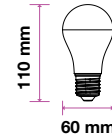

SKU	Model	Watts	Lumens	EQ .Watts	Base	Shape	Size(mm)	Box Qty
217260 - 3000K WARM WHITE 217261 - 4000K DAY WHITE 217262 - 6500K WHITE	VT-2099-N	8.5W	806	60W	E27	A60	Ø60x108	200
217350 - 3000K WARM WHITE 217349 - 4000K DAY WHITE 217351 - 6500K WHITE	VT-2112-N	10.5W	1055	75W	E27	A60	Ø60x110	100