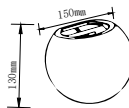

RECESSED FITTING GU10

Model No: VT-934-B
SKU: 6659
Base: GU10
Material: PC
Color: Black
Size(mm): 102x42
Cutting Size: 85
Box Qty: 50

RECESSED FITTING GU10

Model No: VT-980-B
SKU: 6696
Base: GU10
Material: Aluminum
Color: Black+black
Size(mm): 32.5x23.5x50
Cutting Size: 61
Box Qty: 50

RECESSED FITTING GU10

Model No: VT-974-W
SKU: 6682
Base: GU10
Material: Aluminum
Color: White
Size(mm): 42.5x17.5x35
Cutting Size: 61
Box Qty: 50

RECESSED FITTING GU10

Model No: VT-980-GB
SKU: 6697
Base: GU10
Material: Aluminum
Color: Golden+Black
Size(mm): 32.5x23.5x50
Cutting Size: 61
Box Qty: 50

RECESSED FITTING GU10

Model No: VT-974-B
SKU: 6683
Base: GU10
Material: Aluminum
Color: Black
Size(mm): 42.5x17.5x35
Cutting Size: 61
Box Qty: 50

CONCRETE WALL FITTING

Model No: VT-891D
SKU: 8690
Base: G9
Material: Concrete
Color: Dark Grey
Size(mm): 150x130x130
Cutting Size: N/A
Box Qty: 12

RECESSED FITTING GU10

Model No: VT-980-WB
SKU: 6694
Base: GU10
Material: Aluminum
Color: White+black
Size(mm): 32.5x23.5x50
Cutting Size: 61
Box Qty: 50

CONCRETE WALL FITTING

Model No: VT-891L
SKU: 8691
Base: G9
Material: Concrete
Color: Light Grey
Size(mm): 150x130x130
Cutting Size: N/A
Box Qty: 12

RECESSED FITTING GU10

Model No: VT-980-BW
SKU: 6695
Base: GU10
Material: Aluminum
Color: Black+white
Size(mm): 32.5x23.5x50
Cutting Size: 61
Box Qty: 50

CONCRETE WALL FITTING

Model No: VT-892D
SKU: 8692
Base: G9
Material: Concrete
Color: Dark Grey
Size(mm): 120x100x120
Cutting Size: N/A
Box Qty: 12