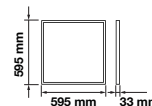

Aluminium+PS+PP Body

30,000 hr lifespan

SKU	Model	Watts	Lumens	Size(mm)	Box Qty
216777 - 4000K DAY WHITE 216778 - 6000K WHITE	VT-6242U	40w	4000	595x595x33	6

NEW BIG PANELS-60X60-LIFUD DRIVER

DC:33-40V

120° Beam Angle