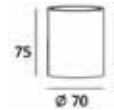

FITTING-ROUND-GU10

Model No: VT-727RD
SKU: 3665
Base: GU10
Material: Gypsum
Color: White
Size(mm): Ø70x75
Cutting Size: N/A
Box Qty: 36