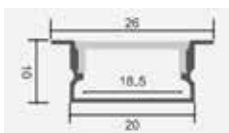

MOUNTING KIT SILVER

Model	SKU	Size(mm)	Color
VT-8203	23175	2000x20x10	Silver