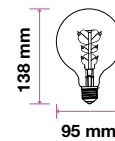

AMBER COVER -FILAMENT-GLOBE-E27

Voltage/Frequency	AC:220-240V,50/60Hz
Beam Angle	300°
PF	>0.5
CRI	>80

SKU	Model	Watts	Lumens	EQ .Watts	Base	Shape	Size(mm)	Box Qty
217217 - 1800K WARM WHITE	VT-2075-N	4.8W	280	30W	E27	G95	Ø95x138	20
217216 - 1800K WARM WHITE	VT-2085-N	4.8W	280	30W	E27	G125	Ø125x175	20
217415 - 1800K WARM WHITE	VT-2085D-N	4.8W Dimmable	250	30W	E27	G125	Ø125x175	20
214473 - 2200K WARM WHITE	VT-1956-N	6W	550	55W	E27	G125	Ø125x165	20
217155 - 2200K WARM WHITE	VT-2018D-N	8W Dimmable	700	60W	E27	G125	Ø125x177	20