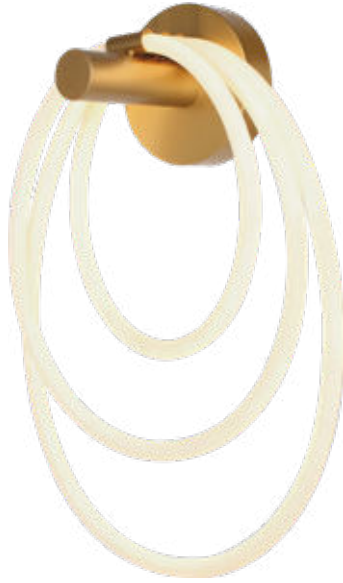

NEW DESIGNER WALL LIGHTS

AC:220-240V, 50Hz

>80 CRI

Steel+Silicone Body

20,000 hr lifespan

IP20 Rating

SKU	Model	Watts	Lumens	Size(mm)	Unit Color	Box Qty
15348 - 3000K WARM WHITE	VT-7927	37W	3940	340x460	Gold	1