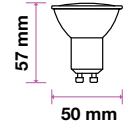

Voltage/Frequency	AC:200-240V,50/60Hz
PF	>0.5
CRI	>80

SKU	Model	Watts	Lumens	EQ .Watts	Base	Beam Angle	Size(mm)	Box Qty
8881 - 3000K WARM WHITE 8882 - 4000K DAY WHITE 8883 - 6400K WHITE	VT-3333	5W	400	35W	GU10	110°	120x99	20