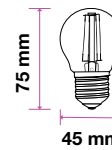

LED CLEAR FILAMENT-G45

Voltage/Frequency	AC:220-240V,50Hz
Life Span	20,000 hr
PF	>0.4
CRI	>80

SKU	Model	Watts	Lumens	EQ .Watts	Base	Shape	Size	Box Qty
944 | 4000K DAY WHITE	VT-244	4W	400	35w	E27	G45	Ø45x75mm	100