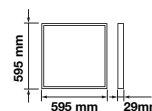

SKU	Model	Watts	Lumens	Size(mm)	Box Qty
66051 - 3IN1	VT-6240	40W Single pack	3200	595x595x29	6
6605 - 3IN1	VT-6240-6	40W 6 pcs pack	3200	595x595x29	6