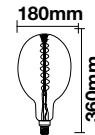

SKU	Model	Watts	Lumens	EQ .Watts	Base	Shape	Size(mm)	Box Qty
7463 - 2000K WARM WHITE	VT-2168D	8W	500	40W	E27	BF180	Ø180x360	6