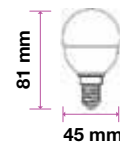

SKU	Model	Watts	Lumens	EQ .Watts	Base	Shape	Size(mm)	Box Qty
4124 - 6400K WHITE	VT-1819	4W	320	30W	E14	P45	Ø45x82	200
214123 - 3000K WARM WHITE 214174 - 4000K DAY WHITE 214124 - 6500K WHITE	VT-1819-N	3.7W	320	25W	E14	P45	Ø45x80	200
42511 - 4000K DAY WHITE	VT-1880N	5.5W	470	40W	E14	P45	Ø45x81	200
2142501 - 3000K WARM WHITE 2142511 - 4000K DAY WHITE 2142521 - 6500K WHITE	VT-1880N-N	4.5W	470	40W	E14	P45	Ø45x80	200