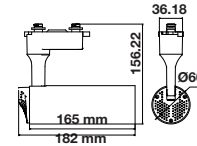

4 LINE TRACKLIGHTS

Experience true colours through our LED Tracklights efficient set of track lights with CRI >90, the latest LED technology from Samsung, and five years of warranty.

- COB LED Type
- 30,000 hr Lifespan
- 24° Beam Angle
- AC:220-240V,50Hz
- PF: >0.9
- High CRI of > 90
- Aluminium Body

SKU	Model	Watts	Lumens	Box Qty	Size
939 | 3000K WARM WHITE 940 | 4000K DAY WHITE	VT-418	18W	1260	20	Ø60x165x156mm
941 | 3000K WARM WHITE 942 | 4000K DAY WHITE	VT-430	30W	2100	20	Ø80x175x180mm

4 LINE SHUTTER TRACKLIGHTS

These durable 4-line LED track lights are equipped with shutters for flexibility — easily adjust them to achieve desired beam angle. These COB LEDs are also renowned for its high-CRI rating, perfect for retail lighting. Available in white and black body.

- COB LED Type
- 30,000 hr Lifespan
- 24°-60° Adjustable
- AC:220-240V,50Hz
- PF: >0.9
- High CRI of > 90
- Aluminium Body