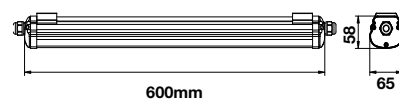

WATERPROOF FITTING-G SERIES

AC:200-240V,50/60Hz

120° Beam Angle

>0.5 PF

>70 CRI

PC Body

20,000 hr lifespan

SKU	Model	Watts	Lumens	Size(mm)	Box Qty
6282 - 6400K WHITE	VT-6076	18w	1440	600x65x58	12
216283 - 4000K DAY WHITE 216282 - 6500K WHITE	VT-6076-N	18w	2160	600x66x58	12
216285 - 4500K DAY WHITE 216284 - 6400K WHITE	VT-1249-N	36W	4320	1200x65x58	12
6286 - 6400K WHITE	VT-1574	48w	3840	1500x65x58	12
216287 - 4500K DAY WHITE 216286 - 6400K WHITE	VT-1574-N	48W	5760	1500x65x58	12