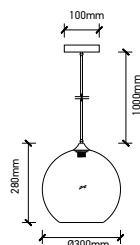

TRANSPARENT GLASS METAL SERIES

SKU	Model	Material:	Glass+Metal
3865	VT-7302	Holder:	E27
		Dimension:	300x280x1000mm
		Box Qty:	8