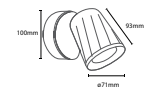

SKU	Model	Watts	Lumens	Unit Color	Size(mm)	Box Qty
8250 - 3000K WARM WHITE 8252 - 4000K DAY WHITE	VT-806-W	6W	480	White	100x93	24
218250 - 3000K WARM WHITE 218252 - 4000K DAY WHITE	VT-806-W-N	5W	580	White	100x93	24
8251 - 3000K WARM WHITE 8253 - 4000K DAY WHITE	VT-806-B	6W	480	Black	100x93	24
218251 - 3000K WARM WHITE 218253 - 4000K DAY WHITE	VT-806-B-N	5W	580	Black	100x93	24