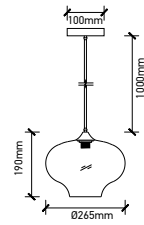

TRANSPARENT GLASS METAL SERIES

SKU	Model	Material:	Glass+Metal
3867	VT-7229	Holder:	E27
		Dimension:	265x190x1000mm
		Box Qty:	8