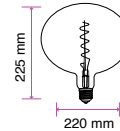

LED FILAMENT COBBLE SHAPE BULBS E27

Voltage/Frequency	AC:220-240V,50Hz
Beam Angle	300°
PF	NA
CRI	>80