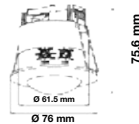

INFRARED SENSOR

SKU	Model	Box Qty
1355	VT-8049	50

Sensor Type: Infrared
Detection Range: 360°
Voltage: AC:220-240V,50/60Hz
Detection Distance: Max. 12m(<24°C)
Ambient Light: <3-2000LUX(adjustable)
Body Type: PC
IP Rating: IP20
Dimension: 88x55mm
Time Delay: Min. 10sec±3sec, Max. 15min±2min
Rated Load: Max 300W(LED)

INFRARED SENSOR

SKU	Model	Box Qty
1356	VT-8051	50

Sensor Type: Infrared
Detection Range: 360°
Voltage: AC:220-240V,50/60Hz
Detection Distance: Max. 6m(<24°C)
Ambient Light: <3-2000LUX(adjustable)
Body Type: PC
IP Rating: IP20
Dimension: 76x75.6mm
Time Delay: Min. 10sec±3sec, Max. 15min±2min
Rated Load: Max 300W(LED)

DAY LIGHT SENSOR - 1-10V

SKU	Model	Box Qty
1369	VT-8059	100

Sensor Type: Day Light
Detection Range: 360°
Voltage: DC:1-10V
Body Type: PC
IP Rating: IP20

Daylight Sensor supplies a simple and effective solution for daylight harvesting. Connecting to 1-10V Power source and using with LED dimmable driver.

The illumination level of lamps will get darker when ambient light gets brighter.

When daylight is insufficient, the lamp will be in 100% Illumination level, and turns to 1% Level when daylight is sufficient, then gradually back to 100% level when it is getting darker

MOTION SENSORS

SKU	Model	Box Qty
5084	VT-8025	100

Sensor Type: Infrared
Detection Range: 30°
Voltage: AC:110-240V,50/60Hz
Detection Distance: 5cm/6cm(<24°C)
Body Type: Plastic
IP Rating: IP20
Dimension: 35.5x78.2x20.6mm
Rated Load: Max 200W(LED)

MOTION SENSORS

SKU	Model	Box Qty
5085	VT-8026	100

Sensor Type: Infrared
Detection Range: 30°
Voltage: AC:110-240V,50/60Hz
Detection Distance: 5cm/6cm(<24°C)
Body Type: Plastic
IP Rating: IP20
Dimension: 35.5x78.2x18.7mm
Rated Load: Max 200W(LED)