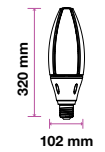

LED OLIVE LAMP

Voltage/Frequency	AC:220-240V,50Hz
Life Span	30,000 hr
PF	>0.9
CRI	>80

SKU	Model	Watts	Lumens	EQ .Watts	Base	Shape	Size	Box Qty
186 | 3000K WARM WHITE	VT-260	60W	5400	NA	E40	NA	Ø102x320mm	20
21187 | 4000K DAY WHITE 21188 | 6500K WHITE	VT-260-N	60W	6500	NA	E40	NA	Ø102x320mm	20