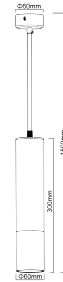

PENDANT BLACK-GU10-30CM

Model No: VT-977-30CM
SKU: 6688
Base: GU10
Material: Aluminum
Color: Black+Gold
Size(mm): 35.5x35.5x43
Cutting Size: NA
Box Qty: 20