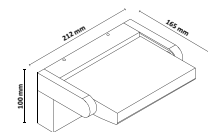

SKU	Model	Watts	Lumens	Unit Color	Size(mm)	Box Qty
2934 - 3000K WARM WHITE 2935 - 4000K DAY WHITE	VT-11020-W	17W	2520	White	212x165x100	12
2936 - 3000K WARM WHITE 2937 - 4000K DAY WHITE	VT-11020-B	17W	2520	Black	212x165x100	12