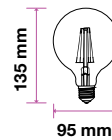

FROST COVER -FILAMENT-GLOBE-E27

Voltage/Frequency	AC:220-240V,50/60Hz
Beam Angle	300°
PF	>0.5
CRI	>80