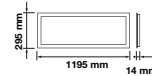

SKU	Model	Watts	Lumens	Size(mm)	Box Qty
6257 - 4000K DAY WHITE	VT-12031	29w 6 pcs pack	3480	1195x295x14	6
216256 - 3000K WARM WHITE 216257 - 4000K DAY WHITE 216258 - 6500K WHITE	VT-12031-N	29w	3960	1195x295x12.5	6
23147 - 4000K DAY WHITE 23148 - 6500K WHITE	VT-61140	40W 6 pcs pack	4800	1195x295x30	6
6384 - 4000K DAY WHITE	VT-12046	45w 6 pcs pack	5400	1195x295x14	6