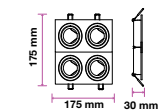

NEW RECESSED FITTING GU10

Model No: VT-442
SKU: 23003
Base: 4xGU10
Material: Iron+PC
Color: White+White
Size(mm): 175x175x30
Cutting Size: 165x160
Box Qty: 20