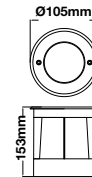

UNDERGROUND LIGHT- OBLIQUE ANGLE

IP67
RATING

Voltage/Frequency	AC:220-240V,50Hz
Beam Angle	20°
PF	>0.5
CRI	>80

SKU	Model	Watts	Lumens	Size(mm)	Box Qty
218621 - 4000K DAY WHITE	VT-7679-N	8w	350	Ø150X153mm	12