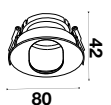

RECESSED FITTING ROUND-GU10

Model No: VT-873-WB
SKU: 3157
Base: GU10
Material: Aluminium+PC
Color: White+Black
Size(mm): 80x42
Cutting Size: 75
Box Qty: 50

RECESSED FITTING ROUND-GU10

Model No: VT-874-WB
SKU: 3161
Base: GU10
Material: Aluminium+PC
Color: White+Black
Size(mm): 80x42
Cutting Size: 75
Box Qty: 50

RECESSED FITTING ROUND-GU10

Model No: VT-873-WG
SKU: 3158
Base: GU10
Material: Aluminium+PC
Color: White+Gold
Size(mm): 80x42
Cutting Size: 75
Box Qty: 50

RECESSED FITTING ROUND-GU10

Model No: VT-874-WG
SKU: 3162
Base: GU10
Material: Aluminium+PC
Color: White+Gold
Size(mm): 80x42
Cutting Size: 75
Box Qty: 50

RECESSED FITTING ROUND-GU10

Model No: VT-873-WR
SKU: 3159
Base: GU10
Material: Aluminium+PC
Color: White+Rose Gold
Size(mm): 80x42
Cutting Size: 75
Box Qty: 50

RECESSED FITTING ROUND-GU10

Model No: VT-874-WR
SKU: 3163
Base: GU10
Material: Aluminium+PC
Color: White+Rose Gold
Size(mm): 80x42
Cutting Size: 75
Box Qty: 50

RECESSED FITTING ROUND-GU10

Model No: VT-873-WC
SKU: 3160
Base: GU10
Material: Aluminium+PC
Color: White+Chrome
Size(mm): 80x42
Cutting Size: 75
Box Qty: 50

RECESSED FITTING ROUND-GU10

Model No: VT-874-WC
SKU: 3164
Base: GU10
Material: Aluminium+PC
Color: White+Chrome
Size(mm): 80x42
Cutting Size: 75
Box Qty: 50

RECESSED FITTING ROUND-GU10

Model No: VT-874
SKU: 8596
Base: GU10
Material: Aluminium + PC
Color: Black+ Black Reflector
Size(mm): $\varnothing$ 83x40.7
Cutting Size: $\varnothing$ 75
Box Qty: 50

NEW RECESSED FITTING ROUND-GU10

Model No: VT-443-W
SKU: 10297
Base: GU10
Material: Iron+PC
Color: White+White
Size(mm): 88x88x30
Cutting Size: 75x75
Box Qty: 100