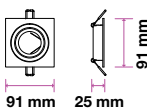

RECESSED FITTING-SQUARE-GU10

Model No: VT-782SQ-AB
SKU: 3606
Base: 1XGU10
Material: Aluminium
Color: Aluminium Brush
Size(mm): 91x91x25
Cutting Size: 75x75
Box Qty: 100