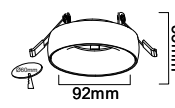

RECESSED FITTING GU10

Model No: VT-934-B
SKU: 6659
Base: GU10
Material: PC
Color: Black
Size(mm): 102x42
Cutting Size: 85
Box Qty: 50

RECESSED FITTING GU10

Model No: VT-980-B
SKU: 6696
Base: GU10
Material: Aluminum
Color: Black+black
Size(mm): 32.5x23.5x50
Cutting Size: 61
Box Qty: 50

RECESSED FITTING GU10

Model No: VT-974-W
SKU: 6682
Base: GU10
Material: Aluminum
Color: White
Size(mm): 42.5x17.5x35
Cutting Size: 61
Box Qty: 50

RECESSED FITTING GU10

Model No: VT-980-GB
SKU: 6697
Base: GU10
Material: Aluminum
Color: Golden+Black
Size(mm): 32.5x23.5x50
Cutting Size: 61
Box Qty: 50

RECESSED FITTING GU10

Model No: VT-974-B
SKU: 6683
Base: GU10
Material: Aluminum
Color: Black
Size(mm): 42.5x17.5x35
Cutting Size: 61
Box Qty: 50

CONCRETE WALL FITTING

Model No: VT-891D
SKU: 8690
Base: G9
Material: Concrete
Color: Dark Grey
Size(mm): 150x130x130
Cutting Size: N/A
Box Qty: 12

RECESSED FITTING GU10

Model No: VT-980-WB
SKU: 6694
Base: GU10
Material: Aluminum
Color: White+black
Size(mm): 32.5x23.5x50
Cutting Size: 61
Box Qty: 50

CONCRETE WALL FITTING

Model No: VT-891L
SKU: 8691
Base: G9
Material: Concrete
Color: Light Grey
Size(mm): 150x130x130
Cutting Size: N/A
Box Qty: 12

RECESSED FITTING GU10

Model No: VT-980-BW
SKU: 6695
Base: GU10
Material: Aluminum
Color: Black+white
Size(mm): 32.5x23.5x50
Cutting Size: 61
Box Qty: 50

CONCRETE WALL FITTING

Model No: VT-892D
SKU: 8692
Base: G9
Material: Concrete
Color: Dark Grey
Size(mm): 120x100x120
Cutting Size: N/A
Box Qty: 12