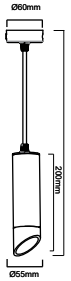

PENDANT BLACK-GU10-20CM

Model No: VT-975-20CM
SKU: 6684
Base: GU10
Material: Aluminum
Color: Black
Size(mm): 35.5x25.5x42
Cutting Size: NA
Box Qty: 20