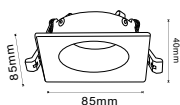

RECESSED FITTING GU10

Model No: VT-931-WRG
SKU: 6649
Base: GU10
Material: PC
Color: White+Rose Gold
Size(mm): 85x40
Cutting Size: 72
Box Qty: 50

RECESSED FITTING GU10

Model No: VT-932-WG
SKU: 6654
Base: GU10
Material: PC
Color: White+Gold
Size(mm): 85x85x40
Cutting Size: 72
Box Qty: 50

RECESSED FITTING GU10

Model No: VT-932-W
SKU: 6650
Base: GU10
Material: PC
Color: White+White
Size(mm): 85x85x40
Cutting Size: 72
Box Qty: 50

RECESSED FITTING GU10

Model No: VT-932-WRG
SKU: 6655
Base: GU10
Material: PC
Color: White+Rose Gold
Size(mm): 85x85x40
Cutting Size: 72
Box Qty: 50

RECESSED FITTING GU10

Model No: VT-932-WB
SKU: 6651
Base: GU10
Material: PC
Color: White+Black
Size(mm): 85x85x40
Cutting Size: 72
Box Qty: 50

RECESSED FITTING GU10

Model No: VT-933-W
SKU: 6656
Base: GU10
Material: PC
Color: White
Size(mm): 102x102x42
Cutting Size: 95x95
Box Qty: 50

RECESSED FITTING GU10

Model No: VT-932-B
SKU: 6652
Base: GU10
Material: PC
Color: Black+Black
Size(mm): 85x85x40
Cutting Size: 72
Box Qty: 50

RECESSED FITTING GU10

Model No: VT-933-B
SKU: 6657
Base: GU10
Material: PC
Color: Black
Size(mm): 102x102x42
Cutting Size: 95x95
Box Qty: 50

RECESSED FITTING GU10

Model No: VT-932-WC
SKU: 6653
Base: GU10
Material: PC
Color: White+Chrome
Size(mm): 85x85x40
Cutting Size: 72
Box Qty: 50

RECESSED FITTING GU10

Model No: VT-934-W
SKU: 6658
Base: GU10
Material: PC
Color: White
Size(mm): 102x42
Cutting Size: 85
Box Qty: 50