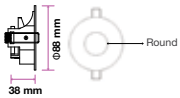

RECESSED FITTING-SQUARE-GU10

Model No: VT-7227SQ-SS
 SKU: **3474**
 Base: GU10
 Material: Ferrum
 Color: Stainless Steel
 Size(mm): 99x99x30.8
 Cutting Size: 74x74
 Box Qty: 100

RECESSED FITTING-ROUND-GU10