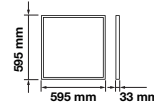

NEW HIGH LUMENS BACKLIT LED PANELS

AC:220-240V,50/60Hz

110° Beam Angle

>0.9 PF

>80 CRI

25,000 hr lifespan

SKU	Model	Watts	Lumens	Size(mm)	Box Qty
10557 - 3000K WARM WHITE 10217 - 4000K DAY WHITE 10219 - 6400K WHITE	VT-60036	36W Single pack	4320	595x595x33	10