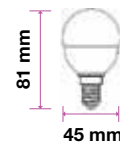

SKU	Model	Watts	Lumens	EQ .Watts	Base	Shape	Size(mm)	Box Qty
217357 - 3000K WARM WHITE 217359 - 6500K WHITE	VT-2156-N	4.5W	470	40W	E14	A60	Ø45x80	180