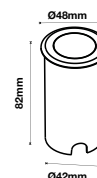

12V

SKU	Model	Watts	Lumens	Size(mm)	Box Qty
2879 - 3000K WARM WHITE 1464 - 6500K WHITE	VT-1151	1w	50	Ø48X82mm	50
211464 - 6500K WHITE	VT-1151-N	1w	50	Ø48X82mm	50