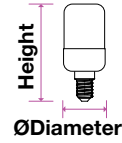

LED THERMOPLASTIC BULBS-ST26

Voltage/Frequency	AC:220-240V,50Hz
Life Span	30,000 hr
PF	>0.4
CRI	>80

SKU	Model	Watts	Lumens	EQ .Watts	Base	Shape	Size	Box Qty
235 | 4000K DAY WHITE 236 | 6400K WHITE	VT-202	2W	180	20w	E14	ST26	Ø25x59mm	400
21234 | 3000K WARM WHITE 21235 | 4000K DAY WHITE 21236 | 6500K WHITE	VT-202-N	2W	180	18w	E14	ST26	Ø26x59mm	400