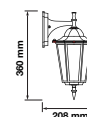

SKU	Model	Box Qty
7068	VT-750-B	10
Material: Aluminium+Glass		
Max.Watts: 40W		
Holder: E27		
IP Rating: IP44		
Dimension: 208x360x170mm