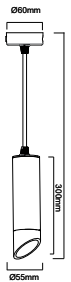

PENDANT BLACK-GU10-30CM

Model No: VT-975-30CM
SKU: 6685
Base: GU10
Material: Aluminum
Color: Black
Size(mm): 35.5x35.5x43
Cutting Size: NA
Box Qty: 20