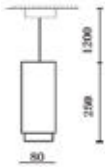

PENDANT METAL-CHROME BOTTOM

Model No: VT-864-CH
SKU: **3129**
Base: GU10
Material: Gypsum with metal
Color: White+Chrome
Size(mm): ϕ 80x250
Cutting Size: N/A
Box Qty: 9