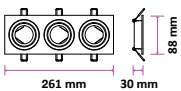

NEW RECESSED FITTING GU10

Model No: VT-441
SKU: 10299
Base: 3xGU10
Material: Iron+PC
Color: White+White
Size(mm): 261x88x30
Cutting Size: 245x75
Box Qty: 50