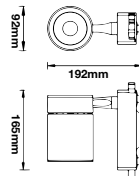

COB 4 LINE TRACK LIGHTS