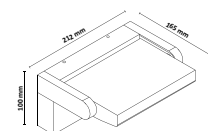

SKU	Model	Watts	Lumens	Unit Color	Size(mm)	Box Qty
2938 - 3000K WARM WHITE 2939 - 4000K DAY WHITE	VT-11020S-W	17W	2520	White	212x165x100	12
2940 - 3000K WARM WHITE 2941 - 4000K DAY WHITE	VT-11020S-B	17W	2520	Black	212x165x100	12