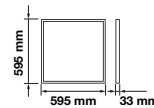

SKU	Model	Watts	Lumens	Size(mm)	Box Qty
216706 - 4000K DAY WHITE 216707 - 6500K WHITE	VT-6436	36W 8 pcs pack	4320	595x595x33	8