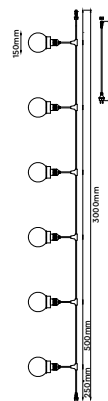

STRING LIGHTS

SKU	Model	Box Qty
8971	VT-720S	1Pc

IP Rating: IP65
Holder Type: E27
Max Watts: 60W x6
Globe: Clear ϕ 150mm (PMMA)
Bulb Holder: Brushed Brown Bronze ϕ 49mm (Aluminium)
Cable: Black (H05RN-F-3 $\times$ 1mm²)
Catenary Length: 3M Total Length (6 Luminaires at 50cm spacing)