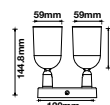

CEILING/WALL FITTING-GU10

Model No: VT-897
SKU: **7981**
Base: 2XGU10
Material: PC
Color: White
Size(mm): 120x144.8
Cutting Size: NA
Box Qty: 50