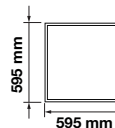

NEW CCT CHANGING BORDERLINE LED PANELS

AC:220-240V, 50Hz

110° Beam Angle

>0.9 PF

>80 CRI

30,000 hr lifespan

SKU	Model	Watts	Lumens	Size(mm)	Box Qty
10336 - 3IN1	VT-6448CCT	48W	4800	595X595	6