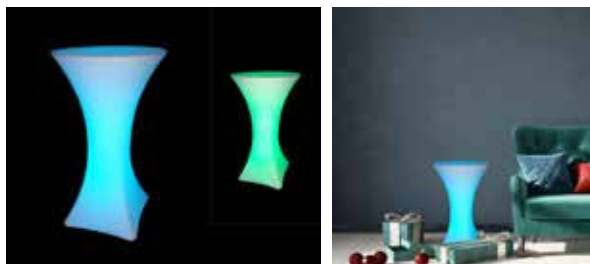

TABLE LIGHT