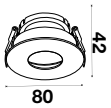

RECESSED FITTING ROUND-GU10

Model No: VT-873-WB
SKU: 3157
Base: GU10
Material: Aluminium+PC
Color: White+Black
Size(mm): 80x42
Cutting Size: 75
Box Qty: 50

RECESSED FITTING ROUND-GU10

Model No: VT-874-WB
SKU: 3161
Base: GU10
Material: Aluminium+PC
Color: White+Black
Size(mm): 80x42
Cutting Size: 75
Box Qty: 50

RECESSED FITTING ROUND-GU10

Model No: VT-873-WG
SKU: 3158
Base: GU10
Material: Aluminium+PC
Color: White+Gold
Size(mm): 80x42
Cutting Size: 75
Box Qty: 50

RECESSED FITTING ROUND-GU10

Model No: VT-874-WG
SKU: 3162
Base: GU10
Material: Aluminium+PC
Color: White+Gold
Size(mm): 80x42
Cutting Size: 75
Box Qty: 50

RECESSED FITTING ROUND-GU10

Model No: VT-873-WR
SKU: 3159
Base: GU10
Material: Aluminium+PC
Color: White+Rose Gold
Size(mm): 80x42
Cutting Size: 75
Box Qty: 50

RECESSED FITTING ROUND-GU10

Model No: VT-874-WR
SKU: 3163
Base: GU10
Material: Aluminium+PC
Color: White+Rose Gold
Size(mm): 80x42
Cutting Size: 75
Box Qty: 50

RECESSED FITTING ROUND-GU10

Model No: VT-873-WC
SKU: 3160
Base: GU10
Material: Aluminium+PC
Color: White+Chrome
Size(mm): 80x42
Cutting Size: 75
Box Qty: 50

RECESSED FITTING ROUND-GU10

Model No: VT-874-WC
SKU: 3164
Base: GU10
Material: Aluminium+PC
Color: White+Chrome
Size(mm): 80x42
Cutting Size: 75
Box Qty: 50

RECESSED FITTING ROUND-GU10

Model No: VT-874
SKU: 8596
Base: GU10
Material: Aluminium + PC
Color: Black+ Black Reflector
Size(mm): $\varnothing$ 83x40.7
Cutting Size: $\varnothing$ 75
Box Qty: 50

NEW RECESSED FITTING ROUND-GU10

Model No: VT-443-W
SKU: 10297
Base: GU10
Material: Iron+PC
Color: White+White
Size(mm): 88x88x30
Cutting Size: 75x75
Box Qty: 100