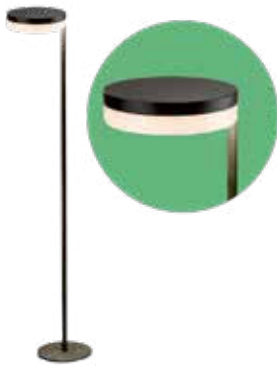

02
YEAR
WARRANTY

LED SOLAR LIGHTS

V-TAC
Meaningful Innovation.

NEW LED SOLAR BOLLARD LIGHT

Charging Time: 8-10 hr

Working Time: 6-8 hr

IP Rating: IP54

Body Type: Polycrystalline Solar Panel

SKU	Model	Watts	Lumens	Battery	Size(mm)	Box Qty
23011 - 3000K WARM WHITE	VT-1137	2W	120	3.7V-2000mAh	800x180x270	4