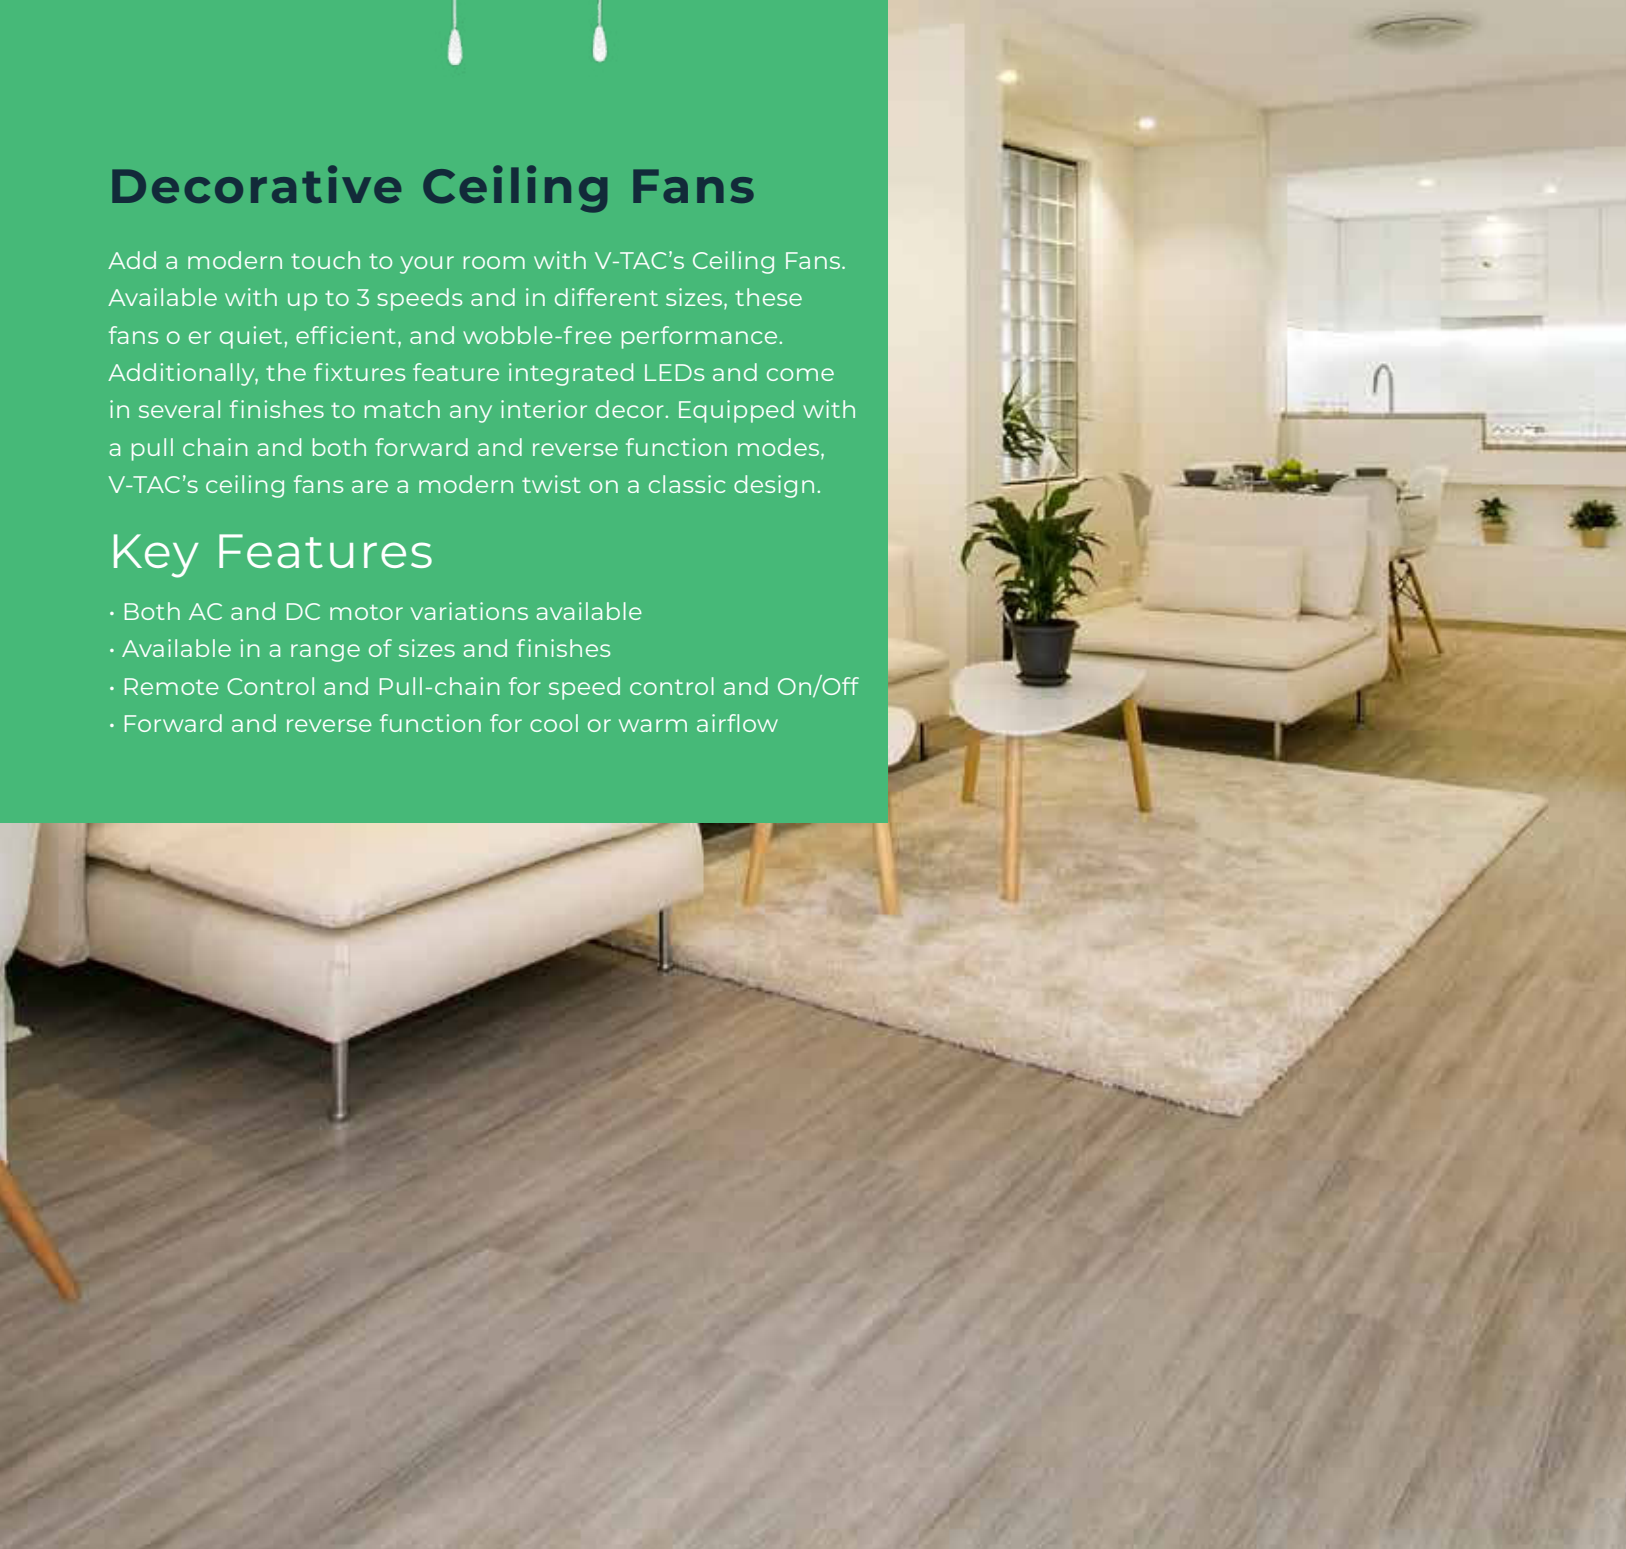

Key Features

- Both AC and DC motor variations available
- Available in a range of sizes and finishes
- Remote Control and Pull-chain for speed control and On/Off
- Forward and reverse function for cool or warm airflow