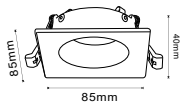

RECESSED FITTING GU10

Model No: VT-931-WRG
SKU: 6649
Base: GU10
Material: PC
Color: White+Rose Gold
Size(mm): 85x40
Cutting Size: 72
Box Qty: 50

RECESSED FITTING GU10

Model No: VT-932-WG
SKU: 6654
Base: GU10
Material: PC
Color: White+Gold
Size(mm): 85x85x40
Cutting Size: 72
Box Qty: 50

RECESSED FITTING GU10

Model No: VT-932-W
SKU: 6650
Base: GU10
Material: PC
Color: White+White
Size(mm): 85x85x40
Cutting Size: 72
Box Qty: 50

RECESSED FITTING GU10

Model No: VT-932-WRG
SKU: 6655
Base: GU10
Material: PC
Color: White+Rose Gold
Size(mm): 85x85x40
Cutting Size: 72
Box Qty: 50

RECESSED FITTING GU10

Model No: VT-932-WB
SKU: 6651
Base: GU10
Material: PC
Color: White+Black
Size(mm): 85x85x40
Cutting Size: 72
Box Qty: 50

RECESSED FITTING GU10

Model No: VT-933-W
SKU: 6656
Base: GU10
Material: PC
Color: White
Size(mm): 102x102x42
Cutting Size: 95x95
Box Qty: 50

RECESSED FITTING GU10

Model No: VT-932-B
SKU: 6652
Base: GU10
Material: PC
Color: Black+Black
Size(mm): 85x85x40
Cutting Size: 72
Box Qty: 50

RECESSED FITTING GU10

Model No: VT-933-B
SKU: 6657
Base: GU10
Material: PC
Color: Black
Size(mm): 102x102x42
Cutting Size: 95x95
Box Qty: 50

RECESSED FITTING GU10

Model No: VT-932-WC
SKU: 6653
Base: GU10
Material: PC
Color: White+Chrome
Size(mm): 85x85x40
Cutting Size: 72
Box Qty: 50

RECESSED FITTING GU10

Model No: VT-934-W
SKU: 6658
Base: GU10
Material: PC
Color: White
Size(mm): 102x42
Cutting Size: 85
Box Qty: 50