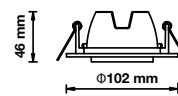

ZOOM FITTING-SPOTLIGHT