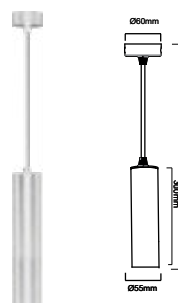

NEW
PENDANT WHITE-GU10-30CM

Model No: VT-976-300-W
 SKU: **6779**
 Base: GU10
 Material: Aluminium
 Color: White
 Size(mm): 60x300x1700
 Cutting Size: NA
 Box Qty: 20

NEW

PENDANT WHITE-GU10-50CM

Model No: VT-976-500-W
 SKU: 6780
 Base: GU10
 Material: Aluminium
 Color: White
 Size(mm): 60x500x1700
 Cutting Size: NA
 Box Qty: 20