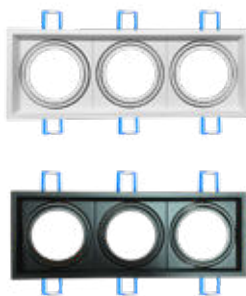

3XAR111 FITTING

SKU	Model	Unit Color	Body Type	Base	Cutting Size (mm)	Size(mm)	Box Qty
35771	VT-7223-W	White	Aluminium	3XAR111	168x455	475x174	12
35831	VT-7223-B	Black	Aluminium	3XAR111	168x455	475x174	12