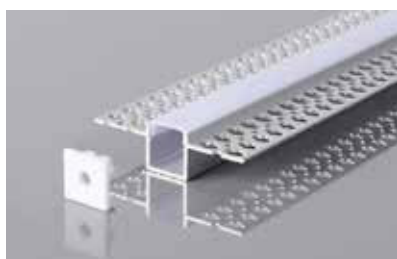

NEW

MOUNTING KIT SILVER

Model	SKU	Size(mm)	Color
VT-8201	23173	2000x55x15	Silver