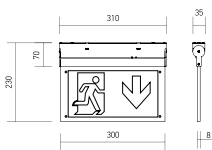

LED EMERGENCY LIGHTS

V-TAC
Meaningful Innovation.

LED EXIT LIGHT - SURFACE

SKU	Model	Watts	Lumens	Box Qty
836 - 6000K WHITE	VT-519-S-12	2W	140	10

- IP20
- PC body
- 3 Stickers
- 16 SMD LEDs
- AC:220-240V,50/60Hz
- Wall/Ceiling Installation
- Ni-Cd 3.6V,900mAh Battery
- 12 hr Charging Time
- Green Light Indicator Test Button
- 3 Way Legend Available
- Mode Of Operation Maintained
- >3 hr Emergency Operation Time
- 24 Meters Viewing Distance From Both Sides