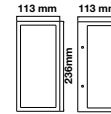

WALL LAMP

SKU	Model	Box Qty
7513	VT-7670	12
Material:	Stainless Steel+PC	
Max.Watts:	14W	
Holder:	E27	
IP Rating:	IP44	
Dimension:	250x90x100mm	

WALL LAMP

SKU	Model	Box Qty
7077	VT-754-MW	10
Material:	Aluminium+Glass	
Max.Watts:	60W	
Holder:	E27	
IP Rating:	IP44	
Dimension:	245x180x93mm	