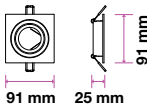

RECESSED FITTING GU10

Model No: VT-782SQ-B
SKU: 8937
Base: 1XGU10
Material: Aluminium
Color: Black
Size(mm): 91x91x25
Cutting Size: 75x75
Box Qty: 100