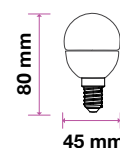

LED THERMOPLASTIC BULBS-P45-E14

Voltage/Frequency	AC:220-240V,50Hz
Life Span	20,000 hr
PF	>0.5
CRI	>80

SKU	Model	Watts	Lumens	EQ .Watts	Base	Shape	Size	Box Qty
8042 | 3000K WARM WHITE 8043 | 4000K DAY WHITE 8044 | 6500K WHITE	VT-1804 NEW	3.7W	320	30w	E14	P45	Ø45x80mm	200
21168 | 3000K WARM WHITE 21169 | 4000K DAY WHITE 21170 | 6400K WHITE	VT-236-N	4.5W	470	40w	E14	P45	Ø45x80mm	200
21863 | 3000K WARM WHITE 21864 | 4000K DAY WHITE 21865 | 6400K WHITE	VT-270-N	6.5W	600	45w	E14	P45	Ø45x80mm	25