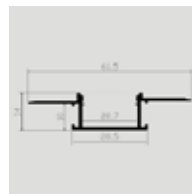

MOUNTING KIT-SILVER-SET

Model	SKU	Size(mm)	Color	Box Qty
VT-8101	3359	2000	Silver	30