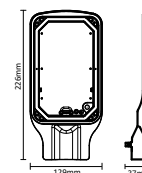

AC:220-240V,50/60Hz

110° Beam Angle

>0.9 PF

>70 CRI

25,000 hr lifespan