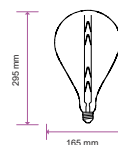

AMBER-G165-E27

Voltage/Frequency	AC:220-240V,50Hz
Beam Angle	300°
PF	>0.45
CRI	>80