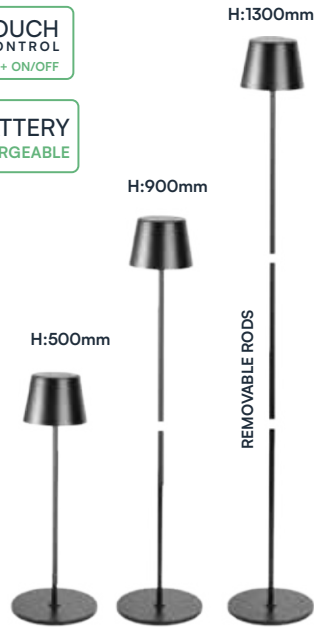

**RECHARGEABLE & ADJUSTABLE FLOOR LAMP
-TOUCH CONTROL**