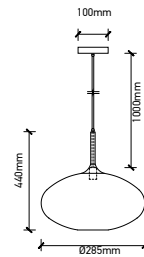

MODERN BLACK GLASS PENDANT

SKU	Model	Material:	Glass+Metal
3885	VT-7281-BG	Holder:	E27
		Dimension:	285x440x1000mm
		Box Qty:	4