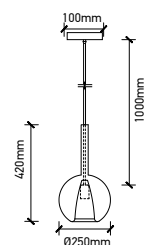

DOUBLE GLASS GUNGREY WHITE

SKU	Model	Material:	Glass+Metal
3876	VT-7304-GW	Holder:	E27
		Dimension:	250x420x1000mm
		Box Qty:	8