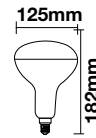

SKU	Model	Watts	Lumens	EQ .Watts	Base	Shape	Size(mm)	Box Qty
7466 - 2700K WARM WHITE 7467 - 4000K DAY WHITE 7468 - 6500K WHITE	VT-2198D	8W	600	50W	E27	R125	Ø125x182	24