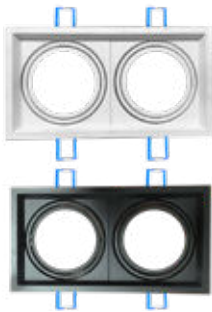

2XAR111 FITTING

SKU	Model	Unit Color	Body Type	Base	Cutting Size (mm)	Size(mm)	Box Qty
3576	VT-7222-W	White	Aluminium	2XAR111	167x305	325x174	12
3582	VT-7222-B	Black	Aluminium	2XAR111	167x305	325x174	12