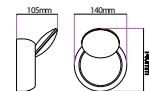

LED ROTATABLE WALL LIGHT

AC:110-240V,50/60Hz

10-360° Beam Angle

>0.45 PF

>80 CRI

Aluminium Body

IP20 IP Rating

SKU	Model	Watts	Lumens	Unit Color	Size(mm)	Box Qty
217093 - 4000K DAY WHITE	VT-757-N	5W	645	White	140x105x140	20