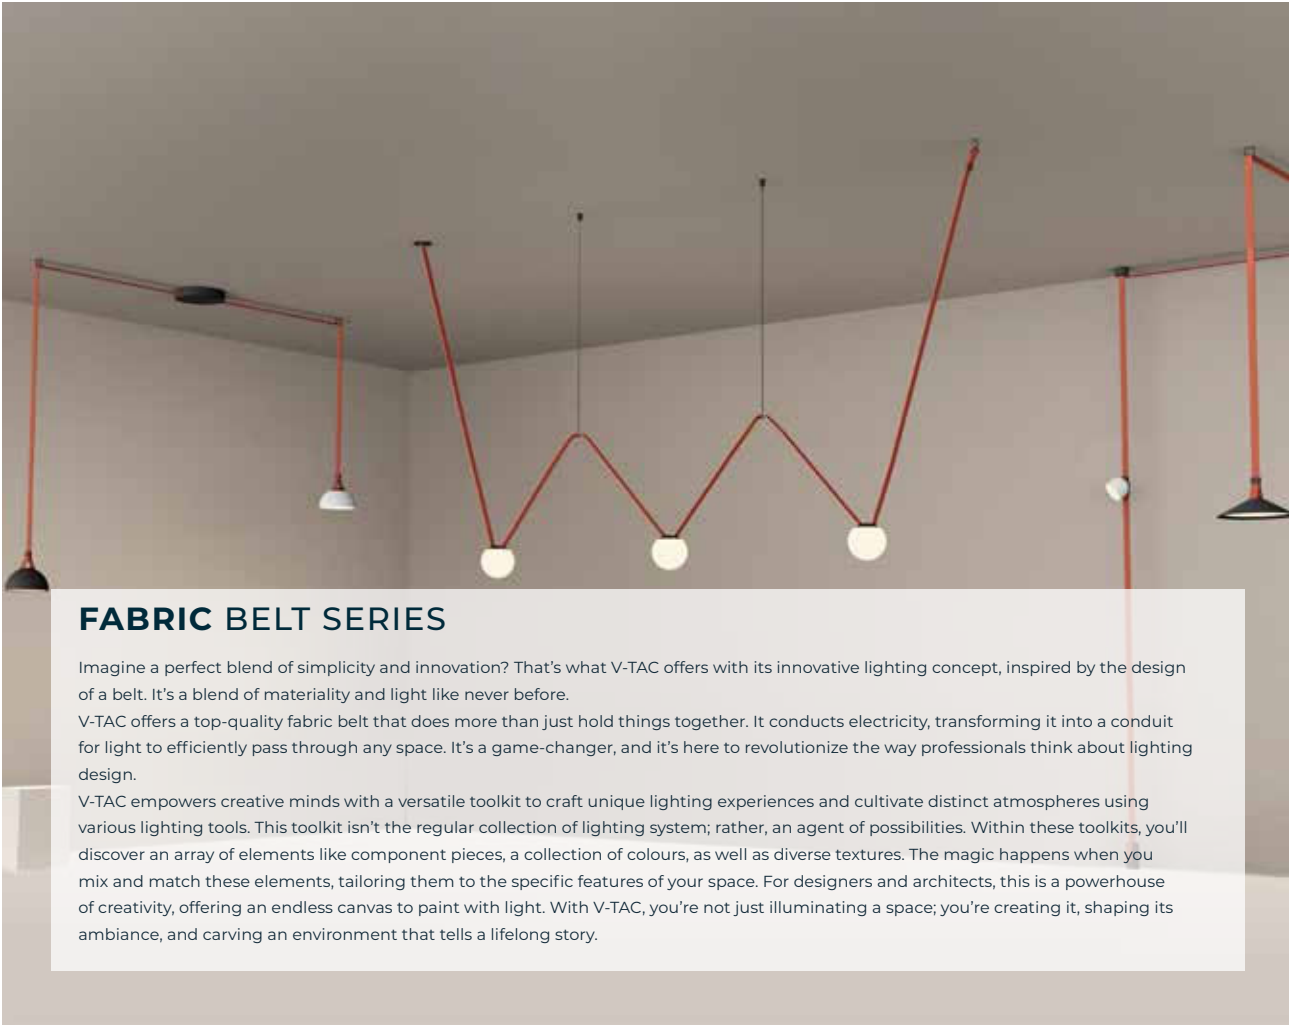

FABRIC BELT SERIES

Imagine a perfect blend of simplicity and innovation? That's what V-TAC offers with its innovative lighting concept, inspired by the design of a belt. It's a blend of materiality and light like never before.