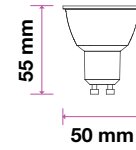

LED SPOTLIGHTS - 38° BEAM ANGLE

Voltage/Frequency	AC:220-240V,50Hz
Life Span	20,000 hr
PF	>0.5
CRI	>80

05 YEAR
WARRANTY

DIMMABLE
OPTIONS

SKU	Model	Watts	Lumens	EQ.Watts	Base	Beam Angle	Size	Box Qty
21108 | 3000K WARM WHITE 21797 | 4000K DAY WHITE 21511 | 6500K WHITE	VT-275-N	4.5W	345	50w	GU10	38°	Ø50x55mm	200
511 | 6400K WHITE	VT-275	5W	380	40w	GU10	38°	Ø50x55mm	192
109 | 3000K WARM WHITE 512 | 4000K DAY WHITE 897 | 6400K WHITE	VT-275D	5W Dimmable	380	35w	GU10	38°	Ø50x55mm	192
21189 | 3000K WARM WHITE 21190 | 4000K DAY WHITE	VT-227-N	6W	445	60w	GU10	38°	Ø50x55mm	200
191 | 6400K WHITE	VT-227	6.5W	480	60w	GU10	38°	Ø50x55mm	200
21195 | 3000K WARM WHITE 21196 | 4000K DAY WHITE 21197 | 6500K WHITE	VT-227D-N	6W Dimmable	445	60w	GU10	38°	Ø50x55mm	200
21165 | 3000K WARM WHITE 21167 | 6500K WHITE	VT-277-N	6W	445	60w	GU10	38°	Ø50x55mm	200
166 | 4000K DAY WHITE	VT-277	7W	480	60w	GU10	38°	Ø50x55mm	200