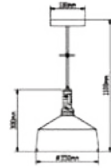

WOODEN TOP IRON WHITE

SKU	Model	Material:	Iron+Wooden Top
3765	VT-7545-WH	Holder:	E27
		Dimension:	350x300x1100mm
		Box Qty:	8