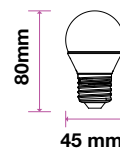

LED THERMOPLASTIC BULBS-G45-B22

Voltage/Frequency	AC:220-240V,50Hz
Life Span	20,000 hr
PF	>0.5
CRI	>80

SKU	Model	Watts	Lumens	EQ .Watts	Base	Shape	Size	Box Qty
21104 | 3000K WARM WHITE	VT-221-N	4.5W	470	40w	B22	G45	Ø45x80mm	200