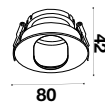

RECESSED FITTING ROUND-GU10

Model No: VT-873-WB
SKU: 3157
Base: GU10
Material: Aluminium+PC
Color: White+Black
Size(mm): 80x42
Cutting Size: 75
Box Qty: 50

RECESSED FITTING ROUND-GU10

Model No: VT-874-WB
SKU: 3161
Base: GU10
Material: Aluminium+PC
Color: White+Black
Size(mm): 80x42
Cutting Size: 75
Box Qty: 50

RECESSED FITTING ROUND-GU10

Model No: VT-873-WG
SKU: 3158
Base: GU10
Material: Aluminium+PC
Color: White+Gold
Size(mm): 80x42
Cutting Size: 75
Box Qty: 50

RECESSED FITTING ROUND-GU10

Model No: VT-874-WG
SKU: 3162
Base: GU10
Material: Aluminium+PC
Color: White+Gold
Size(mm): 80x42
Cutting Size: 75
Box Qty: 50

RECESSED FITTING ROUND-GU10

Model No: VT-873-WR
SKU: 3159
Base: GU10
Material: Aluminium+PC
Color: White+Rose Gold
Size(mm): 80x42
Cutting Size: 75
Box Qty: 50

RECESSED FITTING ROUND-GU10

Model No: VT-874-WR
SKU: 3163
Base: GU10
Material: Aluminium+PC
Color: White+Rose Gold
Size(mm): 80x42
Cutting Size: 75
Box Qty: 50

RECESSED FITTING ROUND-GU10

Model No: VT-873-WC
SKU: 3160
Base: GU10
Material: Aluminium+PC
Color: White+Chrome
Size(mm): 80x42
Cutting Size: 75
Box Qty: 50

RECESSED FITTING ROUND-GU10

Model No: VT-874-WC
SKU: 3164
Base: GU10
Material: Aluminium+PC
Color: White+Chrome
Size(mm): 80x42
Cutting Size: 75
Box Qty: 50

RECESSED FITTING ROUND-GU10

Model No: VT-874
SKU: 8596
Base: GU10
Material: Aluminium + PC
Color: Black+ Black Reflector
Size(mm): $\varnothing$ 83x40.7
Cutting Size: $\varnothing$ 75
Box Qty: 50

NEW RECESSED FITTING ROUND-GU10

Model No: VT-443-W
SKU: 10297
Base: GU10
Material: Iron+PC
Color: White+White
Size(mm): 88x88x30
Cutting Size: 75x75
Box Qty: 100