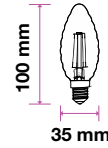

AMBER COVER -FILAMENT-CANDLE-E14

Voltage/Frequency	AC:220-240V,50Hz
Beam Angle	300°
PF	>0.4
CRI	>80

SKU	Model	Watts	Lumens	EQ .Watts	Base	Shape	Size(mm)	Box Qty
217115 - 2200K WARM WHITE	VT-1948-N	4W	350	35W	E14	Candle	Ø35x100	100