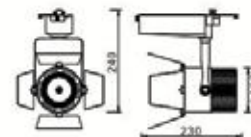

SKU	Unit Color	Model	Watts	Lumens	Box Qty	Size
371 | 3000K WARM WHITE 372 | 4000K DAY WHITE 373 | 5000K WHITE	Black	VT-433-B	33W	2640	8	Ø170x230x240mm
21371 | 3000K WARM WHITE 21372 | 4000K DAY WHITE	Black	VT-433-B-N	30W	3000	8	Ø170x230x240mm
368 | 3000K WARM WHITE 369 | 4000K DAY WHITE 370 | 5000K WHITE	White	VT-433-W	33W	2640	8	Ø170x230x240mm