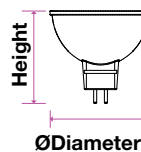

LED SPOTLIGHTS - 38° BEAM ANGLE

Voltage/Frequency	DC:12V
Life Span	20,000 hr
PF	>0.5
CRI	>80

05 YEAR
WARRANTY

SKU	Model	Watts	Lumens	EQ.Watts	Base	Beam Angle	Size	Box Qty
21207 | 3000K WARM WHITE 21208 | 4000K DAY WHITE 21209 | 6500K WHITE	VT-267-N	6W	445	60w	GU5.3	38°	Ø50x52mm	200