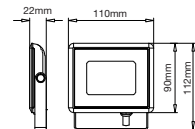

COLOR FLOODLIGHTS

Voltage/Frequency AC:220-240V,50Hz

PF >0.9

CRI >70

SKU	Model	Watts	Size(mm)	Box Qty
5988 - GREEN 5989 - RED	VT-4011	10W	110x112x22	40
5991 - GREEN 5992 - RED 5993 - BLUE	VT-4021	20W	150x143x26	20