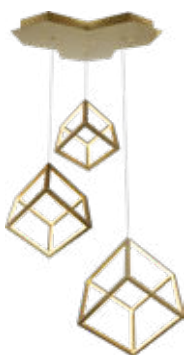

NEW DESIGNER SOFT LIGHTS

AC:220-240V, 50Hz

>80 CRI

Aluminium+Steel+Silicone Body

20,000 hr lifespan

IP20 Rating

SKU	Model	Watts	Lumens	Size(mm)	Unit Color	Box Qty
15341 - 3000K WARM WHITE	VT-7920	46W	4900	500x1500	Gold	1