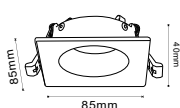

RECESSED FITTING GU10

Model No: VT-931-WRG
SKU: 6649
Base: GU10
Material: PC
Color: White+Rose Gold
Size(mm): 85x40
Cutting Size: 72
Box Qty: 50

RECESSED FITTING GU10

Model No: VT-932-WG
SKU: 6654
Base: GU10
Material: PC
Color: White+Gold
Size(mm): 85x85x40
Cutting Size: 72
Box Qty: 50

RECESSED FITTING GU10

Model No: VT-932-W
SKU: 6650
Base: GU10
Material: PC
Color: White+White
Size(mm): 85x85x40
Cutting Size: 72
Box Qty: 50

RECESSED FITTING GU10

Model No: VT-932-WRG
SKU: 6655
Base: GU10
Material: PC
Color: White+Rose Gold
Size(mm): 85x85x40
Cutting Size: 72
Box Qty: 50

RECESSED FITTING GU10

Model No: VT-932-WB
SKU: 6651
Base: GU10
Material: PC
Color: White+Black
Size(mm): 85x85x40
Cutting Size: 72
Box Qty: 50

RECESSED FITTING GU10

Model No: VT-933-W
SKU: 6656
Base: GU10
Material: PC
Color: White
Size(mm): 102x102x42
Cutting Size: 95x95
Box Qty: 50

RECESSED FITTING GU10

Model No: VT-932-B
SKU: 6652
Base: GU10
Material: PC
Color: Black+Black
Size(mm): 85x85x40
Cutting Size: 72
Box Qty: 50

RECESSED FITTING GU10

Model No: VT-933-B
SKU: 6657
Base: GU10
Material: PC
Color: Black
Size(mm): 102x102x42
Cutting Size: 95x95
Box Qty: 50

RECESSED FITTING GU10

Model No: VT-932-WC
SKU: 6653
Base: GU10
Material: PC
Color: White+Chrome
Size(mm): 85x85x40
Cutting Size: 72
Box Qty: 50

RECESSED FITTING GU10

Model No: VT-934-W
SKU: 6658
Base: GU10
Material: PC
Color: White
Size(mm): 102x42
Cutting Size: 85
Box Qty: 50