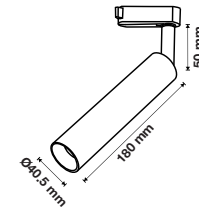

10 LINE TRACKLIGHTS

A complete range of durable 7w to 20w 4-line LED track lights with Aluminium body equipped with LED Chip by Samsung. These COB LEDs are also renowned for its high-CRI rating, perfect for retail lighting. Available in a stylish, clean white finish.

- COB LED Type
- 30,000 hr Lifespan
- 24° Beam Angle
- AC:220-240V,50Hz
- PF: >0.9
- High CRI of > 90
- Aluminium Body

SKU	Unit Color	Model	Watts	Lumens	Box Qty	Size
350 | 3000K WARM WHITE 351 | 4000K DAY WHITE 352 | 5000K WHITE	White	VT-407-W	7W	490	40	180x40.5x50mm
21351 | 4000K DAY WHITE	White	VT-407-W-N	7W	700	40	180x40.5x50mm
353 | 3000K WARM WHITE 354 | 4000K DAY WHITE 355 | 5000K WHITE	Black	VT-407-B	7W	420	40	180x40.5x50mm
21353 | 3000K WARM WHITE 21354 | 4000K DAY WHITE 21355 | 5000K WHITE	Black	VT-407-B-N	7W	700	40	180x40.5x50mm
357 | 4000K DAY WHITE 358 | 5000K WHITE	White	VT-415-W	15W	1200	40	200x50x50mm
21356 | 3000K WARM WHITE 21357 | 4000K DAY WHITE	White	VT-415-W-N	15W	1500	40	200x50x50mm
359 | 3000K WARM WHITE 360 | 4000K DAY WHITE	Black	VT-415-B	15W	1050	40	200x50x50mm
21359 | 3000K WARM WHITE 21360 | 4000K DAY WHITE 21361 | 5000K WHITE	Black	VT-415-B-N	15W	1500	40	200x50x50mm
362 | 3000K WARM WHITE 363 | 4000K DAY WHITE 364 | 5000K WHITE	White	VT-420-W	20W	1600	40	220x60x50mm
365 | 3000K WARM WHITE 366 | 4000K DAY WHITE 367 | 5000K WHITE	Black	VT-420-B	20W	1400	40	220x60x50mm
20486 | 4000K DAY WHITE	Black	VT-11035-B NEW	35W	3000	20	164x80x190mm