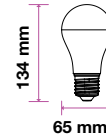

SKU	Model	Watts	Lumens	EQ .Watts	Base	Shape	Size(mm)	Box Qty
4453 - 2700K WARM WHITE	VT-2015-E27	15W	1350	90W	E27	A65	Ø65x134	100
214454 - 4000K DAY WHITE 214455 - 6500K WHITE	VT-2015-E27-N	15W	1521	100W	E27	A65	Ø65x134	100
214457 - 4000K DAY WHITE 214458 - 6500K WHITE	VT-2017-N	17W	1710	110W	E27	A65	Ø65x134	100