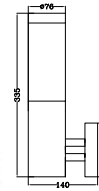

WALL FITTINGS-E27

SKU	Model	Box Qty
8624	VT-833	12
Material: Stainless Steel+PC		
Max.Watts: 60w		
Holder: E27		
IP Rating: IP44		
Dimension: 76x140x335mm		

NEW