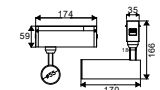

SKU	Model	Watts	Lumens	Size(mm)	Box Qty
7966 | 3000K WARM WHITE	VT-4215	15W	900	166x100x55mm	16
7967 | 4000K DAY WHITE