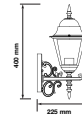

SKU	Model	Box Qty
7520	VT-760-W	12

Material: Aluminium+Glass
Max.Watts: 60W
Holder: E27
IP Rating: IP44
Dimension: 225x400x148mm