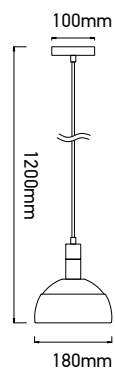

PENDANT ALUMINIUM SHADE WHITE

SKU	Model	Material:	Plastic+Aluminium
3920	VT-7100-WH	Holder:	E14
		Dimension:	180x100x1200mm
		Box Qty:	12

PENDANT ALUMINIUM SHADE PINK

SKU	Model	Material:	Plastic+Aluminium
3923	VT-7100-P	Holder:	E14
		Dimension:	180x100x1200mm
		Box Qty:	12