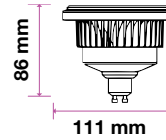

SKU	Model	Watts	Lumens	EQ .Watts	Base	Beam Angle	Size(mm)	Box Qty
4224 - 2700K WARM WHITE 4223 - 4000K DAY WHITE	VT-1112	12W	900	60W	GU10	40°	Ø111x86	60
214224 - 3000K WARM WHITE 214225 - 6000K WHITE	VT-1112-N	12W	3000K-1020 6000K-1120	60W	GU10	40°	Ø111x86	
7234 - 3000K WARM WHITE 7235 - 4000K DAY WHITE 7236 - 6400K WHITE	VT-1112D	12W Dimmable	900	60W	GU10	40°	Ø111x86	60
217234 - 3000K WARM WHITE 217235 - 4000K DAY WHITE 217236 - 6000K WHITE	VT-1112D-N	12W Dimmable	3000K-1030 6000K-1300	60W	GU10	40°	Ø111x86