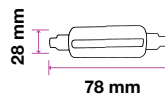

LED BULBS-R7S

Voltage/Frequency	AC:220-240V,50Hz
Beam Angle	
PF	>0.5
CRI	>80

SKU	Model	Watts	Lumens	EQ .Watts	Base	Shape	Size(mm)	Box Qty
212713 - 3000K WARM WHITE 212714 - 4000K DAY WHITE 212715 - 6500K WHITE	VT-2237-N	7W	700	50W	R7S	R7S	Ø28x78	200