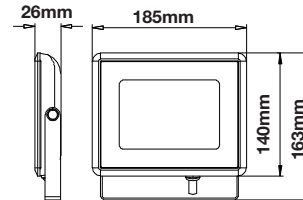

SKU	Model	Watts	Size(mm)	Box Qty
5995 - RGB	VT-4932	30W	185x163x26	20
5996 - RGB	VT-4952	50W	245x192x28	10