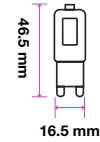

G9-LED CAPSULE LIGHT

Voltage/Frequency	AC:220-240V,50Hz
PF	>0.4
CRI	>80

SKU	Model	Watts	Lumens	EQ .Watts	Base	Beam Angle	Size(mm)	Box Qty
4466 - 3000K WARM WHITE 4467 - 4000K DAY WHITE 4468 - 6400K WHITE	VT-1946	2.5W	200	25W	G9	300°	16.5x46.5	400