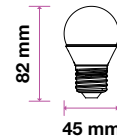

SKU	Model	Watts	Lumens	EQ .Watts	Base	Shape	Size(mm)	Box Qty
217362 - 3000K WARM WHITE 217363 - 4000K DAY WHITE	VT-2176-N	4.5W	470	40W	E27	G45	Ø45x80	180