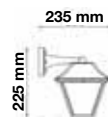

SKU	Model	Box Qty
8686	VT-843	10
Material: Aluminium+Glass		
Max.Watts: 60W		
Holder: E27		
IP Rating: IP44		
Dimension: 235x225mm