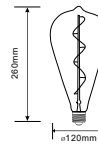

**LED AMBER SPIRAL FILAMENT
ST120 BULBS E27**

Voltage/Frequency	AC:220-240V,50Hz
Beam Angle	300°
PF	>0.5
CRI	>80

SKU	Model	Watts	Lumens	EQ .Watts	Base	Shape	Size(mm)	Box Qty
23172 - 2700K WARM WHITE	VT-2273	4W	250	NA	E27	ST120	Ø120x260