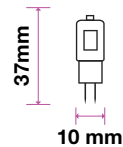

LED CAPSULE LIGHTS

Voltage/Frequency	DC:12V
Life Span	20,000 hr
PF	>0.4
CRI	>80