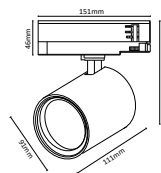

NEW COB 4 LINE TRACK LIGHTS

AC:220-240V, 50Hz Input Voltage

30° Beam Angle

>80 CRI

Aluminium Body

20,000 hr lifespan

SKU	Model	Watts	Lumens	Size(mm)	Box Qty
10281 - 4000K DAY WHITE	VT-4235-B	35W	3000	91x151x159	20