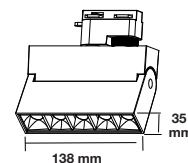

SKU	Model	Watts	Lumens	Box Qty	Size
20003 | 2700K WARM WHITE 20004 | 4000K DAY WHITE	VT-416-W	12W	960	40	35x138mm
20009 | 2700K WARM WHITE 20010 | 4000K DAY WHITE	VT-431-W	25W	2000	20	35x270mm