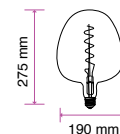

NEW

LED FILAMENT APPLE SHAPE BULBS E27

Voltage/Frequency	AC:220-240V,50Hz
Beam Angle	300°
PF	NA
CRI	>80

SKU	Model	Watts	Lumens	EQ .Watts	Base	Shape	Size(mm)	Box Qty
8064	VT-2263	4W	NA	NA	E27	Apple	Ø190x275	6