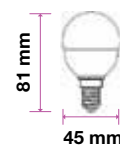

LED P45 6PCS PACK-E14

Voltage/Frequency	AC:220-240V, 50Hz
Beam Angle	180°
PF	>0.5
CRI	>80

SKU	Model	Watts	Lumens	EQ .Watts	Base	Shape	Size(mm)	Box Qty
212733 - 3000K WARM WHITE 212734 - 4000K DAY WHITE	VT-2266-N	4.5W	470	40W	E14	P45	Ø45x80	180