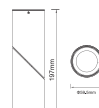

SURFACE FITTING GU10

Model No: VT-804-W
SKU: **8946**
Base: GU10
Material: Aluminium
Color: White
Size(mm): $\varnothing 59.5 \times 197$
Cutting Size: N/A
Box Qty: 20