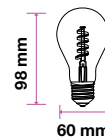

AMBER COVER -LED FILAMENT BULBS

Voltage/Frequency	AC:220-240V,50Hz
Beam Angle	300°
PF	>0.5
CRI	>80

SKU	Model	Watts	Lumens	EQ .Watts	Base	Shape	Size(mm)	Box Qty
217335 - 1800K WARM WHITE	VT-2154-N	4W	220	40W	E27	A60	Ø60x98	100