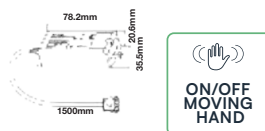

MOTION SENSORS

SKU	Model	Box Qty
5084	VT-8025	100

Sensor Type: Infrared
 Detection Range: 30°
 Voltage: AC:110-240V,50/60Hz
 Detection Distance: 5cm/6cm(<24°C)
 Body Type: Plastic
 IP Rating: IP20
 Dimension: 35.5x78.2x20.6mm
 Rated Load: Max 200W(LED)