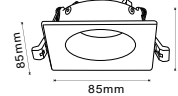

RECESSED FITTING GU10

Model No: VT-931-WRG
SKU: 6649
Base: GU10
Material: PC
Color: White+Rose Gold
Size(mm): 85x40
Cutting Size: 72
Box Qty: 50

RECESSED FITTING GU10

Model No: VT-932-WG
SKU: 6654
Base: GU10
Material: PC
Color: White+Gold
Size(mm): 85x85x40
Cutting Size: 72
Box Qty: 50

RECESSED FITTING GU10

Model No: VT-932-W
SKU: 6650
Base: GU10
Material: PC
Color: White+White
Size(mm): 85x85x40
Cutting Size: 72
Box Qty: 50

RECESSED FITTING GU10

Model No: VT-932-WRG
SKU: 6655
Base: GU10
Material: PC
Color: White+Rose Gold
Size(mm): 85x85x40
Cutting Size: 72
Box Qty: 50

RECESSED FITTING GU10

Model No: VT-932-WB
SKU: 6651
Base: GU10
Material: PC
Color: White+Black
Size(mm): 85x85x40
Cutting Size: 72
Box Qty: 50

RECESSED FITTING GU10

Model No: VT-933-W
SKU: 6656
Base: GU10
Material: PC
Color: White
Size(mm): 102x102x42
Cutting Size: 95x95
Box Qty: 50

RECESSED FITTING GU10

Model No: VT-932-B
SKU: 6652
Base: GU10
Material: PC
Color: Black+Black
Size(mm): 85x85x40
Cutting Size: 72
Box Qty: 50

RECESSED FITTING GU10

Model No: VT-933-B
SKU: 6657
Base: GU10
Material: PC
Color: Black
Size(mm): 102x102x42
Cutting Size: 95x95
Box Qty: 50

RECESSED FITTING GU10

Model No: VT-932-WC
SKU: 6653
Base: GU10
Material: PC
Color: White+Chrome
Size(mm): 85x85x40
Cutting Size: 72
Box Qty: 50

RECESSED FITTING GU10

Model No: VT-934-W
SKU: 6658
Base: GU10
Material: PC
Color: White
Size(mm): 102x42
Cutting Size: 85
Box Qty: 50