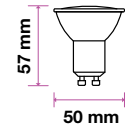

GU10 SPOTLIGHT MILKY COVER-6PCS PACK

Voltage/Frequency	AC:220-240V, 50Hz
PF	>0.5
CRI	>80

SKU	Model	Watts	Lumens	EQ .Watts	Base	Beam Angle	Size(mm)	Box Qty
212739 - 3000K WARM WHITE 212740 - 4000K DAY WHITE 212741 - 6500K WHITE	VT-2225-N	4.5W	400	35W	GU10	100°	56.5x50	180