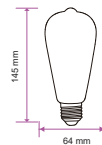

LED 3D FILAMENT BULBS ST64

Voltage/Frequency	AC:220-240V,50Hz
Beam Angle	300°
PF	>0.45
CRI	>80

SKU	Model	Watts	Lumens	EQ .Watts	Base	Shape	Size(mm)	Box Qty
212705 - 3000K WARM WHITE	VT-2223-N	3W	25	NA	E27	ST64	Ø64x135	100