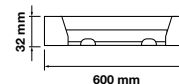

WALL FITTING

Voltage/Frequency	AC:85-265V,50/60Hz
PF	>0.6
CRI	>80
Beam Angle	120°
On/off	>10,000
Body Type	Aluminium+PC