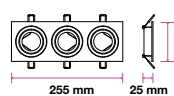

RECESSED FITTING-SQUARE-GU10

Model No: VT-784SQ-WH
SKU: 3609
Base: 3XGU10
Material: Aluminium
Color: White
Size(mm): 255x91x25
Cutting Size: 235x75
Box Qty: 50